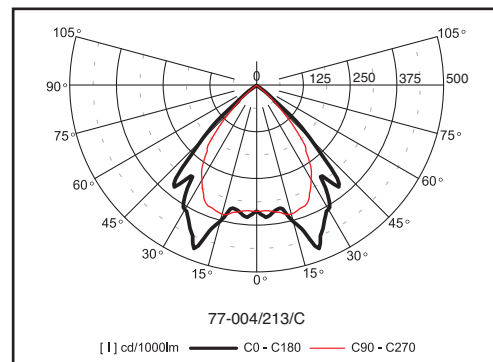

Rectangular recessed - downlights

77-03, 77-04, 77-05 | apus

Material:

- body: made of a steel sheet
- color: white
- reflector: polished aluminium sheet

Degree of protection: IP 20/IP 44

Rated voltage: 230V/50Hz

Control gear: low loss ballast or electronic ballast;

the luminaires are offered also in emergency version

Mounting: recessed mounting in panel ceilings

Application: reception desks, corridors and stairways, entry halls, restaurants

Code	Power	Lamp	Cap	LxBxH (mm)	Kg	Performance
77-034/213/□	2x13W	compact fl. lamp	G24d(q)-1	255x255x195	2,9	-
77-034/218/□	2x18W	compact fl. lamp	G24d(q)-2	255x255x195	2,9	-
77-034/226/□	2x26W	compact fl. lamp	G24d(q)-3	255x255x195	2,9	-
77-034/232/C	2x32W	compact fl. lamp	GX24q-3	255x255x195	2,8	-
77-034/242/C	2x42W	compact fl. lamp	GX24q-4	255x255x195	2,8	-
77-044/213/□	2x13W	compact fl. lamp	G24d(q)-1	255x255x195	2,9	glass IP44
77-044/218/□	2x18W	compact fl. lamp	G24d(q)-2	255x255x195	2,9	glass IP44
77-044/226/□	2x26W	compact fl. lamp	G24d(q)-3	255x255x195	2,9	glass IP44
77-044/232/C	2x32W	compact fl. lamp	GX24q-3	255x255x195	2,8	glass IP44
77-044/242/C	2x42W	compact fl. lamp	GX24q-4	255x255x195	2,8	glass IP44
77-054/213/□	2x13W	compact fl. lamp	G24d(q)-1	255x255x195	2,9	glass IP44, RA louver
77-054/218/□	2x18W	compact fl. lamp	G24d(q)-2	255x255x195	2,9	glass IP44, RA louver
77-054/226/□	2x26W	compact fl. lamp	G24d(q)-3	255x255x195	2,9	glass IP44, RA louver
77-054/232/C	2x32W	compact fl. lamp	GX24q-3	255x255x195	2,8	glass IP44, RA louver
77-054/242/C	2x42W	compact fl. lamp	GX24q-4	255x255x195	2,8	glass IP44, RA louver