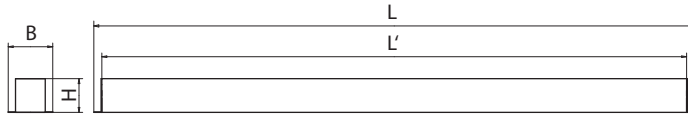

Recessed luminaires – separate/coupling in lines

Material:

- body: anodized aluminium profile and steel endings
- color: gray
- louvre: highly polished parabolic (IP20)
- diffuser: frosted acrylic glass (IP40)