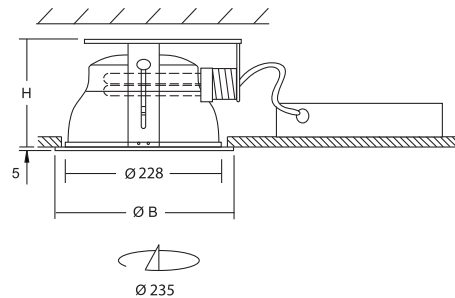

Downlights

Material:

- body: a steel sheet finished by powder technology varnishing
- color: white RAL 9016
- reflector: polished aluminium sheet

Degree of protection: IP 20

Rated voltage: 230V/50Hz

Control gear: low loss ballast or electronic ballast; the luminaires are offered also in emergency version

Mounting: recessed mounting in panel ceilings with maximum width 50mm

Accessories: (must be ordered separately)

99-834 – turbo louvre

99-835 – cross louvre

Application: restaurants, reception desks, shops, entry halls, hotels, corridors and stairways

99-834

99-835

Code	Power	Lamp	Cap	ØBxH (mm)	Kg
82-034/118/□++□	1x18W	compact fl. lamp	G24d(q)-2	255x150	1,8
82-034/126/□++□	1x26W	compact fl. lamp	G24d(q)-3	255x150	1,9
82-034/132/C++□	1x32W	compact fl. lamp	G24q-3/4	255x150	1,9
82-034/142/C++□	1x42W	compact fl. lamp	G24q-3/4	255x150	1,9
82-034/218/□++□	2x18W	compact fl. lamp	G24d(q)-2	255x150	2,0
82-034/226/□++□	2x26W	compact fl. lamp	G24d(q)-3	255x150	2,0
82-034/232/C++□	2x32W	compact fl. lamp	GX24q-3/4	255x150	2,1
82-034/242/C++□	2x42W	compact fl. lamp	GX24q-3/4	255x150	2,1