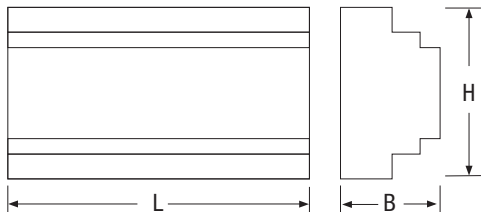

GSM Interface

Device for interfacing with a Logica lighting system, both DALI and FM-type, with a remote computer connected to the GSM network. GSM interface module on board. It occupies 9 DIN modules.

• Dimensions (mm) •		
L	B	H
160	75	90

LG

Logica

Order code	Description	Autonomy	Battery	Weight kg	Pack
12132	LOGICA GSM INTERFACE	1h	NiCd 7.2V 0.75Ah	-	1