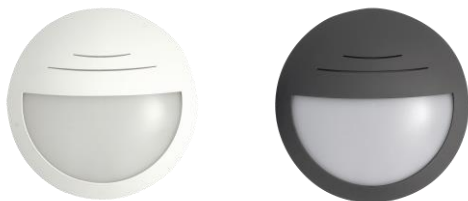

Luna LED Top

Ceiling and wall LED luminaires IP65

Material:

- body: thermoplastic, high impact resistance
- color: white or gray
- reflector: steel sheet
- diffuser: opal acrylic, UV stabilized

Ambient temperature: -15 ÷ 35°C (0 ÷ 35°C version with inverter)

Degree of protection: IP65

Rated voltage: 230 V/50 Hz

Control gear: LED driver (DALI driver on request), the luminaires are offered also in emergency version (autonomy 3H, AutoTest)

Service life: 50 000 hours

Mounting: on a ceiling or on a wall, incl. flammable surfaces

Application: hospitals, laboratories, entry halls, reception desks, corridors, restaurants, conference rooms

Luminaires are supplied as standard with opal acrylic diffuser IK08. For degree of impact resistance IK10 it is necessary to order polycarbonate diffuser - see version on request.

Luminaire in decorative diffuser option.

D, mm	H, mm
295	100

Code	Absorption W	Lum. flux (lm)	lm/W	Color temp. K	Ra	Dimensions (mm)	Kg	Corpus
A59-10215	9,3	1 046	112	3 000	>80	Ø295 × 100	1,1	white
A59-10216	13,5	1 460	108	3 000	>80	Ø295 × 100	1,1	white
A59-10217	9,3	1 102	119	4 000	>80	Ø295 × 100	1,1	white
A59-10218	13,5	1 539	114	4 000	>80	Ø295 × 100	1,1	white
A59-10219	9,3	1 046	112	3 000	>80	Ø295 × 100	1,1	gray
A59-10220	13,5	1 460	108	3 000	>80	Ø295 × 100	1,1	gray
A59-10221	9,3	1 102	119	4 000	>80	Ø295 × 100	1,1	gray
A59-10222	13,5	1 539	114	4 000	>80	Ø295 × 100	1,1	gray