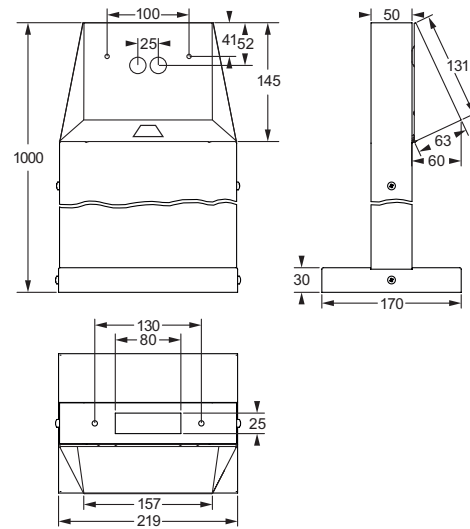

# Triangle

Sicherheitsleuchte / Emergency luminaire

Wandanbau  
surface wall mounting

Bodenanbau  
surface floor mounting

Versorgungsbox  
indoor supply box