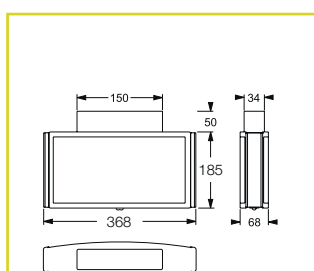

CENTRAL SUPPLY

Battery supply:
176 V-276 V
Mains supply:
198 V-254 V/50 Hz

Ambient temperature:
-20 °C to +40 °C
Protection class:
I

Asymmetric wide beam

Symmetric wide beam up to 3.5 m

Surface wall mounting