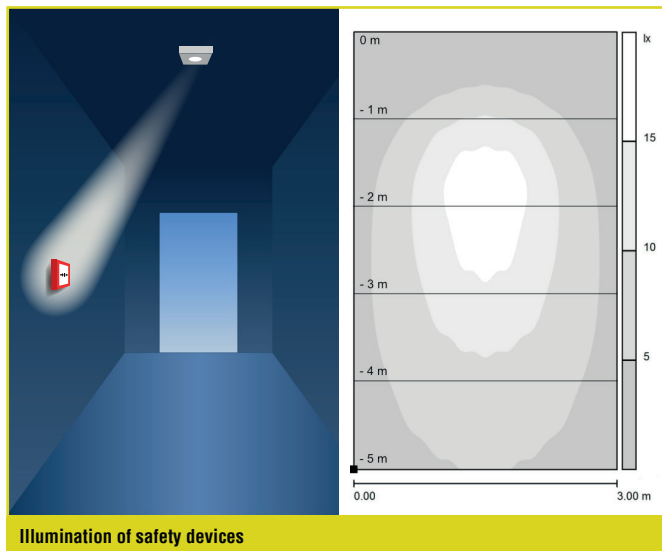

TULA

Combined exit sign and safety luminaire. Housing has a flat design with convex light-emitting surface and an opal insert. Single or double-sided escape route signage is provided thanks to self-adhesive films. In the combined exit sign luminaire and safety luminaire version, additional high-power LED with lighting control through special lenses for asymmetrically-emitted light distribution (illumination of paths with 1 lx), or for symmetrically emitted light distribution (illumination of surfaces with 0.5 lx).

32028	32 m	48 +	Escape route 261 lm	8.1 W
			Area 285 lm	

Surface ceiling mounting for single faced indication suitable for escape route lighting and area lighting with 2 changeable lenses ¹

32030	32 m	48 +	Escape route 261 lm	8.1 W
			Area 285 lm	

¹ Für surface mounting and all suspended versions, please order required equipment separately

SICURO[®] CENTRAL SUPPLY

Sicuro230 Order code					
--------------------------------	--	---	---	---	---

Surface wall mounting for single faced indication suitable for escape route lighting and area lighting with 2 changeable lenses

31028	32 m	48 +	Escape route 261 lm	17.7 VA / 8.8 W
			Area 285 lm	

Surface ceiling mounting for single faced indication suitable for escape route lighting and area lighting with 2 changeable lenses ¹

31030	32 m	48 +	Escape route 261 lm	17.7 VA / 8.8 W
			Area 285 lm	