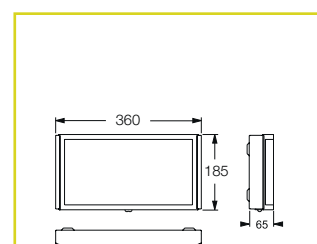

CENTRAL SUPPLY

Battery supply:
176 V-276 V
Mains supply:
198 V-254 V/50 Hz

Ambient temperature:
-20 °C to +40 °C
Protection class:
I

Asymmetric wide beam

Symmetric wide beam up to 3.5 m

Surface wall mounting