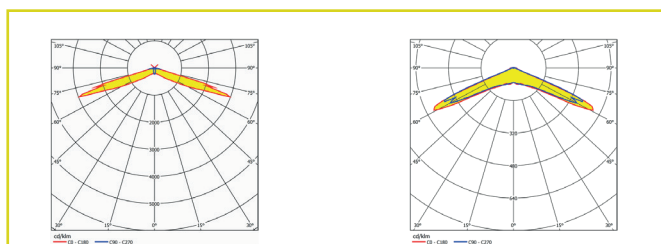

Asymmetric wide beam

Symmetric wide beam up to 3.5 m