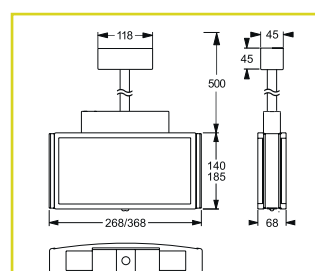

Suspension rod