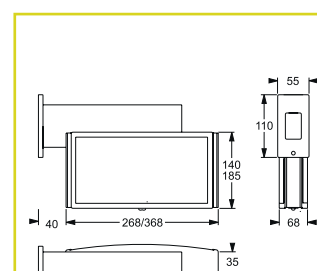

Bracket suspension