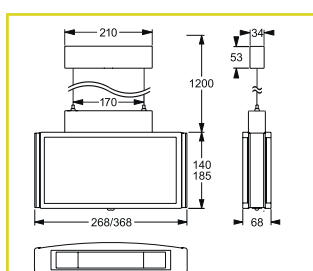

Wire suspension