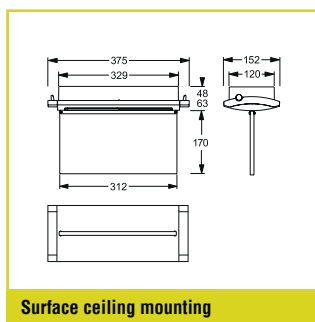

SELF-CONTAINED SUPPLY

| Autotest Order code | Logica Order code | Logica FM Order code | LED | Φ 1 h | Φ 3 h | Φ 8 h | | S~ |
|-------------------------------------------------------------------------------------------------|-----------------------------|-----------------------------|-----|--------|--------|--------|------------------------|-------|
| Surface or recessed wall or ceiling mounting, suspension for escape route lighting ¹ | | | | | | | | |
| 19296 | 19296+15036 ² | 19296+15037 ² | 22 | 800 lm | | | 2 x LTO 4.8 V / 1.2 Ah | 13 VA |
| 19296-3H | 19296-3H+15036 ² | 19296-3H+15037 ² | 22 | | 280 lm | | 2 x LTO 4.8 V / 1.2 Ah | 13 VA |
| 19296-8H | 19296-8H+15036 ² | 19296-8H+15037 ² | 22 | | | 115 lm | 2 x LTO 4.8 V / 1.2 Ah | 13 VA |