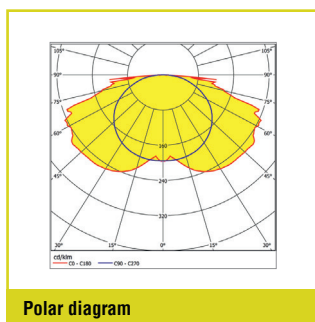

FORMULA65

High protection. Housing with convex light-emitting surface and clear cover with click fasteners. Lighting control is provided by a plastic reflector. The Extreme version comes with a higher case.

Versions for surface wall mounting and surface ceiling mounting or with additional equipment for recessed wall mounting, recessed ceiling mounting and wire or rod suspension mounting

MOUNTING OPTIONS

MOUNTING OPTIONS WITH EQUIPMENT

TECHNICAL DATA

Housing: Polycarbonate, white (RAL 9003)
Cover: Polycarbonate, clear
Reflector: Polycarbonate, white

Service life $L_{80B_{20}}$: 50.000 h
Color stability: 3 SDCM

SELF-CONTAINED SUPPLY

Mains supply: 198 V–254 V/50 Hz
Specification: Maintained or non-maintained mode
Ambient temperature: LTO: -20 °C to +50 °C
Classic: 0 °C to +40 °C
Protection class: II

DECENTRAL SUPPLY

Battery supply: 24 V +/- 20% DC
Mains supply: 24 V +/- 20% DC
Ambient temperature: -20 °C to +40 °C
Protection class: III

CENTRAL SUPPLY

Battery supply: 176 V–276 V
Mains supply: 198V–254V/50Hz
Ambient temperature: -20 °C to +40 °C
Protection class: II