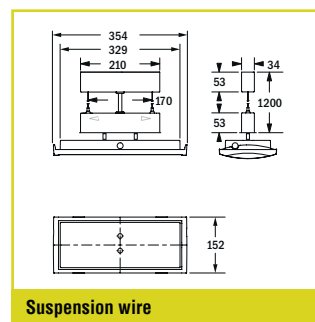

FORMULA65

High protection. Housing with convex light-emitting surface and clear cover with click fasteners. Lighting control is provided by a plastic reflector. The Extreme version comes with a higher case.

Versions for surface wall mounting and surface ceiling mounting or with additional equipment for recessed wall mounting, recessed ceiling mounting and wire or rod suspension mounting

MOUNTING OPTIONS

MOUNTING OPTIONS WITH EQUIPMENT

TECHNICAL DATA

Housing: Polycarbonate, white (RAL 9003)
Cover: Polycarbonate, clear
Reflector: Polycarbonate, white

Service life $L_{80B_{20}}$: 50.000 h
Color stability: 3 SDCM

SELF-CONTAINED SUPPLY

Mains supply: 198 V–254 V/50 Hz
Specification: Maintained or non-maintained mode
Ambient temperature: LTO: -20 °C to +50 °C
Classic: 0 °C to +40 °C
Protection class: II

DECENTRAL SUPPLY

Battery supply: 24 V +/- 20% DC
Mains supply: 24 V +/- 20% DC
Ambient temperature: -20 °C to +40 °C
Protection class: III

CENTRAL SUPPLY

Battery supply: 176 V–276 V
Mains supply: 198V–254V/50Hz
Ambient temperature: -20 °C to +40 °C
Protection class: II