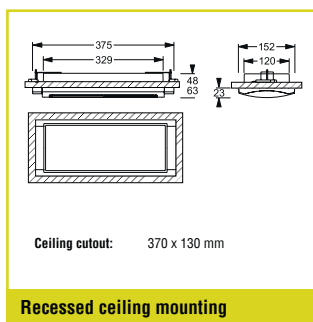

FORMULA65

High protection. Housing with convex light-emitting surface and clear cover with click fasteners. Lighting control is provided by a plastic reflector. The Extreme version comes with a higher case.

Versions for surface wall mounting and surface ceiling mounting or with additional equipment for recessed wall mounting, recessed ceiling mounting and wire or rod suspension mounting

MOUNTING OPTIONS

MOUNTING OPTIONS WITH EQUIPMENT

TECHNICAL DATA

Housing: Polycarbonate, white (RAL 9003)
Cover: Polycarbonate, clear
Reflector: Polycarbonate, white

Service life $L_{80B_{20}}$: 50.000 h
Color stability: 3 SDCM

SELF-CONTAINED SUPPLY

Mains supply: 198 V–254 V/50 Hz
Specification: Maintained or non-maintained mode
Ambient temperature: LTO: -20 °C to +50 °C
Classic: 0 °C to +40 °C
Protection class: II

DECENTRAL SUPPLY

Battery supply: 24 V +/- 20% DC
Mains supply: 24 V +/- 20% DC
Ambient temperature: -20 °C to +40 °C
Protection class: III

CENTRAL SUPPLY

Battery supply: 176 V–276 V
Mains supply: 198V–254V/50Hz
Ambient temperature: -20 °C to +40 °C
Protection class: II