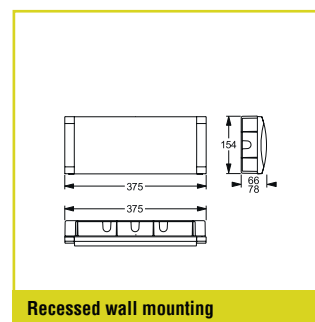

FORMULA65

High protection. Housing with convex light-emitting surface and clear cover with click fasteners. Lighting control is provided by a plastic reflector. The Extreme version comes with a higher case.

Versions for surface wall mounting and surface ceiling mounting or with additional equipment for recessed wall mounting, recessed ceiling mounting and wire or rod suspension mounting

MOUNTING OPTIONS

MOUNTING OPTIONS WITH EQUIPMENT

TECHNICAL DATA

Housing: Polycarbonate, white (RAL 9003)
Cover: Polycarbonate, clear
Reflector: Polycarbonate, white

Service life $L_{80B_{20}}$: 50.000 h
Color stability: 3 SDCM

SELF-CONTAINED SUPPLY

Mains supply: 198 V–254 V/50 Hz
Specification: Maintained or non-maintained mode
Ambient temperature: LTO: -20 °C to +50 °C
Classic: 0 °C to +40 °C
Protection class: II

DECENTRAL SUPPLY

Battery supply: 24 V +/- 20% DC
Mains supply: 24 V +/- 20% DC
Ambient temperature: -20 °C to +40 °C
Protection class: III

CENTRAL SUPPLY

Battery supply: 176 V–276 V
Mains supply: 198V–254V/50Hz
Ambient temperature: -20 °C to +40 °C
Protection class: II