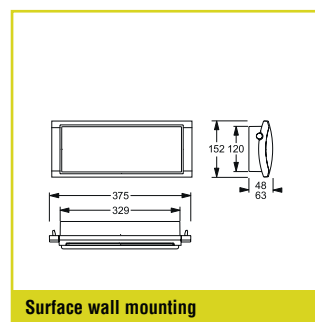

FORMULA65

High protection. Housing with convex light-emitting surface and clear cover with click fasteners. Lighting control is provided by a plastic reflector. The Extreme version comes with a higher case.

Versions for surface wall mounting and surface ceiling mounting or with additional equipment for recessed wall mounting, recessed ceiling mounting and wire or rod suspension mounting

MOUNTING OPTIONS

MOUNTING OPTIONS WITH EQUIPMENT

TECHNICAL DATA

Housing: Polycarbonate, white (RAL 9003)
Cover: Polycarbonate, clear
Reflector: Polycarbonate, white

Service life $L_{80B_{20}}$: 50.000 h
Color stability: 3 SDCM

SELF-CONTAINED SUPPLY

Mains supply: 198 V–254 V/50 Hz
Specification: Maintained or non-maintained mode
Ambient temperature: LTO: -20 °C to +50 °C
Classic: 0 °C to +40 °C
Protection class: II

DECENTRAL SUPPLY

Battery supply: 24 V +/- 20% DC
Mains supply: 24 V +/- 20% DC
Ambient temperature: -20 °C to +40 °C
Protection class: III

CENTRAL SUPPLY

Battery supply: 176 V–276 V
Mains supply: 198V–254V/50Hz
Ambient temperature: -20 °C to +40 °C
Protection class: II