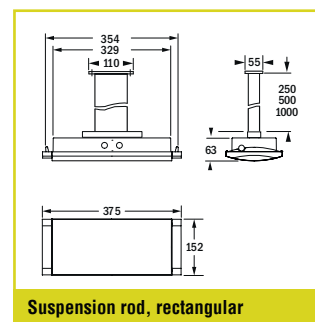

FORMULA65

High protection. Housing with convex light-emitting surface and clear cover with click fasteners. Lighting control is provided by a plastic reflector. The Extreme version comes with a higher case.

Versions for surface wall mounting and surface ceiling mounting or with additional equipment for recessed wall mounting, recessed ceiling mounting and wire or rod suspension mounting

MOUNTING OPTIONS

MOUNTING OPTIONS WITH EQUIPMENT

TECHNICAL DATA

Housing: Polycarbonate, white (RAL 9003)
Cover: Polycarbonate, clear
Reflector: Polycarbonate, white

Service life $L_{80B_{20}}$: 50.000 h
Color stability: 3 SDCM

SELF-CONTAINED SUPPLY

Mains supply: 198 V–254 V/50 Hz
Specification: Maintained or non-maintained mode
Ambient temperature: LTO: -20 °C to +50 °C
Classic: 0 °C to +40 °C
Protection class: II

DECENTRAL SUPPLY

Battery supply: 24 V +/- 20% DC
Mains supply: 24 V +/- 20% DC
Ambient temperature: -20 °C to +40 °C
Protection class: III

CENTRAL SUPPLY

Battery supply: 176 V–276 V
Mains supply: 198V–254V/50Hz
Ambient temperature: -20 °C to +40 °C
Protection class: II