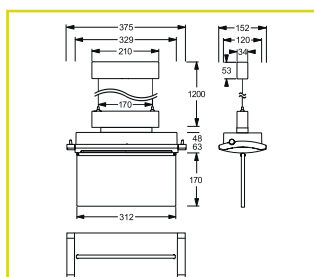

Wire suspension