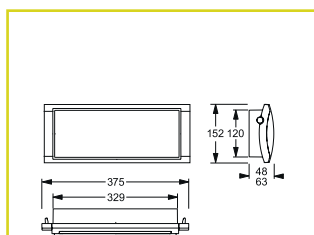

CENTRAL SUPPLY

Battery supply:
176 V–276 V

Mains supply:
198V–254V/50Hz

Ambient temperature:
-20 °C to +40 °C

Protection class:
II

Surface wall mounting