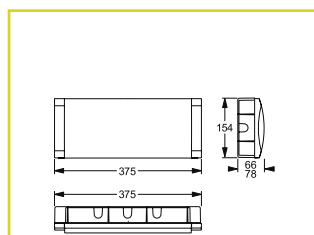

Recessed wall mounting