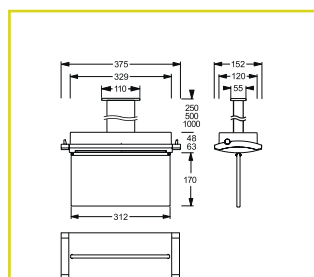

Suspension rod