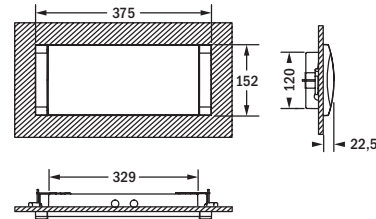

Formula65 High und/and Extreme

Rettungszeichenleuchte / Exit sign luminaire

Wandanbau
wall mounting

Wandeinbau (Massivwand)
wall recessed mounting (concrete wall)

Wandeinbau (Hohlwand)
wall recessed mounting (cavity wall)