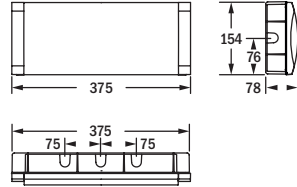

Formula65 High und/and Extreme

Rettungszeichenleuchte / Exit sign luminaire

Wandanbau
wall mounting

Wandeinbau (Massivwand)
wall recessed mounting (concrete wall)

Wandeinbau (Hohlwand)
wall recessed mounting (cavity wall)