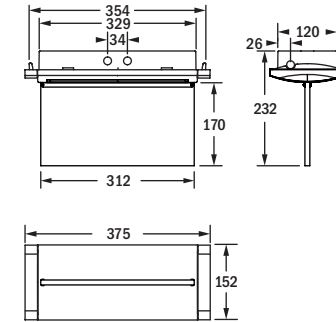

Formula65 High und/and Extreme

Rettungszeichenleuchte / Exit sign luminaire

Wandanbau
wall mounting

Wandeinbau (Massivwand)
wall recessed mounting (concrete wall)

Wandeinbau (Hohlwand)
wall recessed mounting (cavity wall)