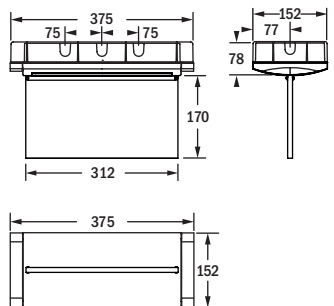

Deckeneinbau (Massivdecke)
recessed ceiling mounting (concrete ceiling)

Deckeneinbau (Hohldecke)
recessed ceiling mounting (hollow ceiling)

Ausleger
bracket mounting

Seilpendel
wire suspension