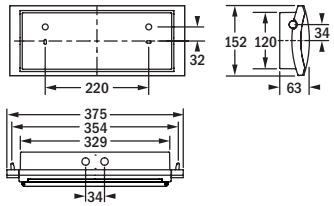

Formula65 High und/and Extreme

Rettungszeichenleuchte / Exit sign luminaire

Wandanbau
wall mounting

Wandeinbau (Massivwand)
wall recessed mounting (concrete wall)

Wandeinbau (Hohlwand)
wall recessed mounting (cavity wall)