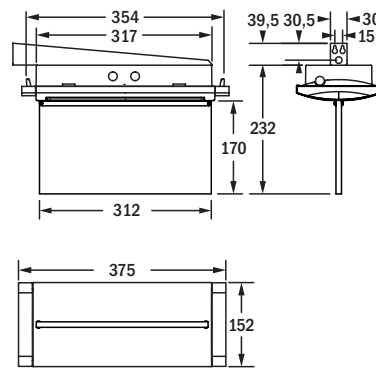

Formula65 High und/and Extreme

Rettungszeichenleuchte / Exit sign luminaire

Wandanbau
wall mounting

Wandeinbau (Massivwand)
wall recessed mounting (concrete wall)

Wandeinbau (Hohlwand)
wall recessed mounting (cavity wall)

Deckenanbau
surface ceiling mounting

Deckeneinbau (Massivdecke)
recessed ceiling mounting (concrete ceiling)

Deckeneinbau (Hohldecke)
recessed ceiling mounting (hollow ceiling)

Ausleger
bracket mounting

Seilpendel
wire suspension