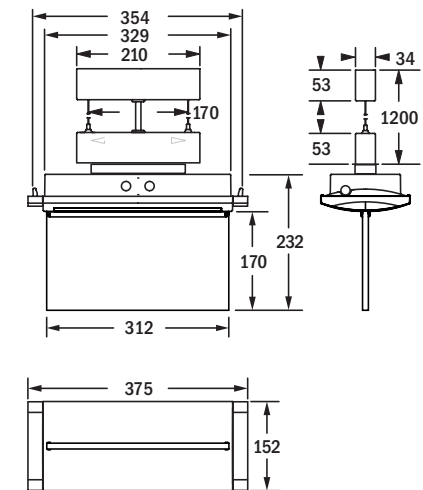

Deckenanbau
surface ceiling mounting

Ausleger
bracket mounting

Seilpendel
wire suspension