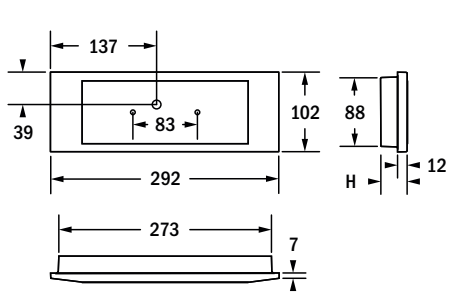

## Sicherheitsleuchte / Emergency luminaire

Wand-Ausnehmung / wall cutout  
278x92

Wandeinbau (Massivwand)  
wall recessed mounting (concrete wall)

Deckenanbau  
surface ceiling mounting

	H
EB	34,0
ZV	55,5