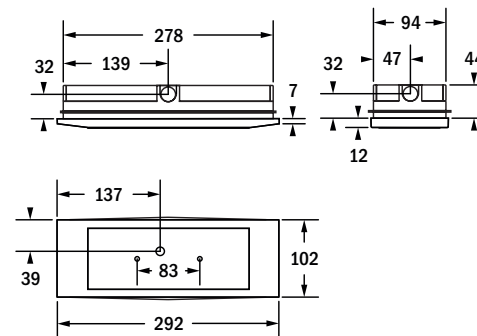

## Sicherheitsleuchte / Emergency luminaire

Wand-Ausnehmung / wall cutout  
278x92

Wandeinbau (Massivwand)  
wall recessed mounting (concrete wall)

Deckenanbau  
surface ceiling mounting

	H
EB	34,0
ZV	55,5

Wandanbau  
wall mounting

Wandeinbau (Hohlwand)  
wall recessed mounting (cavity wall)

Decken-Ausnehmung / ceiling cutout  
278x92

Deckeneinbau (Hohldecke)  
recessed ceiling mounting (hollow ceiling)

Deckeneinbau (Massivdecke)  
recessed ceiling mounting (concrete ceiling)