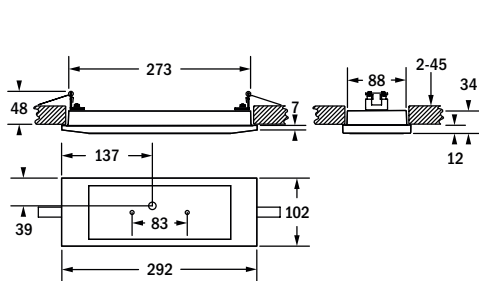

## Sicherheitsleuchte / Emergency luminaire

Wand-Ausnehmung / wall cutout  
278x92

Wandeinbau (Massivwand)  
wall recessed mounting (concrete wall)

Deckenanbau  
surface ceiling mounting

	H
EB	34,0
ZV	55,5

Wandanbau  
wall mounting

Wandeinbau (Hohlwand)  
wall recessed mounting (cavity wall)

Decken-Ausnehmung / ceiling cutout  
278x92

Deckeneinbau (Hohldecke)  
recessed ceiling mounting (hollow ceiling)

Deckeneinbau (Massivdecke)  
recessed ceiling mounting (concrete ceiling)