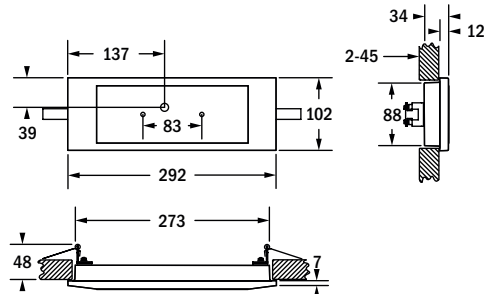

## Sicherheitsleuchte / Emergency luminaire

Wand-Ausnehmung / wall cutout  
278x92

Wandeinbau (Massivwand)  
wall recessed mounting (concrete wall)

Deckenanbau  
surface ceiling mounting

	H
EB	34,0
ZV	55,5

Wandanbau  
wall mounting

Wandeinbau (Hohlwand)  
wall recessed mounting (cavity wall)

Decken-Ausnehmung / ceiling cutout  
278x92

Deckeneinbau (Hohldecke)  
recessed ceiling mounting (hollow ceiling)

Deckeneinbau (Massivdecke)  
recessed ceiling mounting (concrete ceiling)