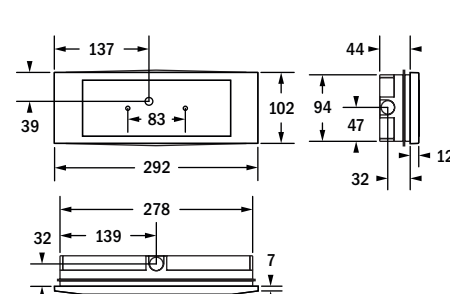

## Sicherheitsleuchte / Emergency luminaire

Wand-Ausnehmung / wall cutout  
278x92

Wandeinbau (Massivwand)  
wall recessed mounting (concrete wall)

Deckenanbau  
surface ceiling mounting

	H
EB	34,0
ZV	55,5