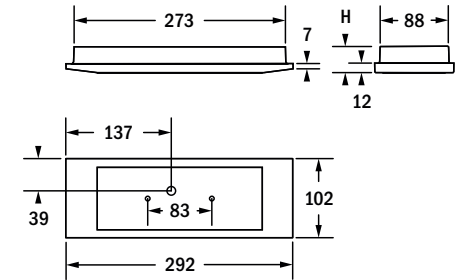

## Sicherheitsleuchte / Emergency luminaire

Wand-Ausnehmung / wall cutout  
278x92

Wandeinbau (Massivwand)  
wall recessed mounting (concrete wall)

Deckenanbau  
surface ceiling mounting

	H
EB	34,0
ZV	55,5