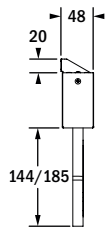

Dispos Evo

Rettingszeichenleuchte / Exit sign luminaire

Decken-Öffnung/ ceiling
cutout:
20 m: 287 mm x 70 mm
30 m: 360 mm x 70 mm

Wandanbau
wall mounting

Deckenanbau
surface ceiling mounting

Deckeneinbau
recessed ceiling mounting

Rohrpendel
rod suspension

Seilpendel
wire suspension

Ausleger
bracket mounting