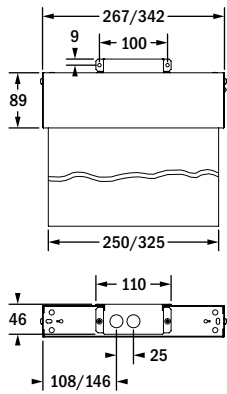

Dispos Evo

Rettingszeichenleuchte / Exit sign luminaire

Decken-Öffnung/ ceiling
cutout:
20 m: 287 mm x 70 mm
30 m: 360 mm x 70 mm

Wandanbau
wall mounting

Deckenanbau
surface ceiling mounting

Deckeneinbau
recessed ceiling mounting

Rohrpendel
rod suspension

Seilpendel
wire suspension

Ausleger
bracket mounting