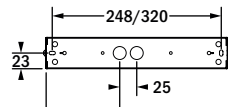

Dispos Evo

Rettingszeichenleuchte / Exit sign luminaire

Decken-Öffnung/ ceiling
cutout:
20 m: 287 mm x 70 mm
30 m: 360 mm x 70 mm

Wandanbau
wall mounting

Deckenanbau
surface ceiling mounting

Deckeneinbau
recessed ceiling mounting