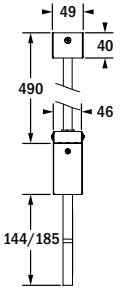

Dispos Evo

Rettingszeichenleuchte / Exit sign luminaire

Decken-Öffnung/ ceiling
cutout:
20 m: 287 mm x 70 mm
30 m: 360 mm x 70 mm

Wandanbau
wall mounting

Deckenanbau
surface ceiling mounting

Deckeneinbau
recessed ceiling mounting

Rohrpendel
rod suspension

Seilpendel
wire suspension

Ausleger
bracket mounting