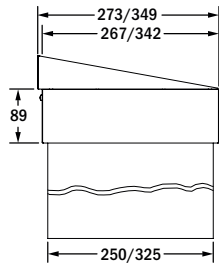

Seilpendel
wire suspension

Ausleger
bracket mounting