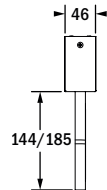

Dispos Evo

Rettingszeichenleuchte / Exit sign luminaire

Decken-Öffnung/ ceiling
cutout:
20 m: 287 mm x 70 mm
30 m: 360 mm x 70 mm

Wandanbau
wall mounting

Deckenanbau
surface ceiling mounting

Deckeneinbau
recessed ceiling mounting