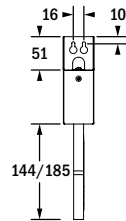

Dispos Evo

Rettingszeichenleuchte / Exit sign luminaire

Decken-Öffnung/ ceiling
cutout:
20 m: 287 mm x 70 mm
30 m: 360 mm x 70 mm

Wandanbau
wall mounting

Deckenanbau
surface ceiling mounting

Deckeneinbau
recessed ceiling mounting

Rohrpendel
rod suspension

Seilpendel
wire suspension

Ausleger
bracket mounting