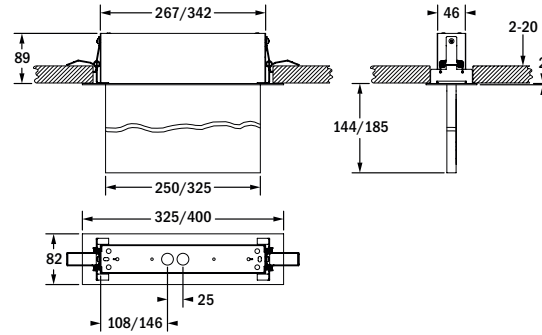

Dispos Evo

Rettingszeichenleuchte / Exit sign luminaire

Decken-Öffnung/ ceiling
cutout:
20 m: 287 mm x 70 mm
30 m: 360 mm x 70 mm

Wandanbau
wall mounting

Deckenanbau
surface ceiling mounting

Deckeneinbau
recessed ceiling mounting

Rohrpendel
rod suspension

Seilpendel
wire suspension

Ausleger
bracket mounting