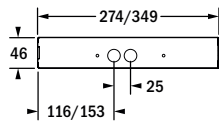

Ausleger
bracket mounting