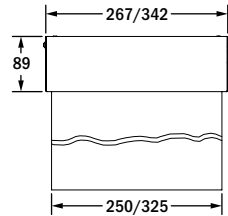

Dispos Evo

Rettingszeichenleuchte / Exit sign luminaire

Decken-Öffnung/ ceiling
cutout:
20 m: 287 mm x 70 mm
30 m: 360 mm x 70 mm

Wandanbau
wall mounting

Deckenanbau
surface ceiling mounting

Deckeneinbau
recessed ceiling mounting