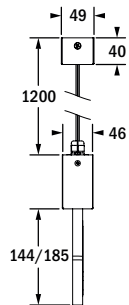

Dispos Evo

Rettingszeichenleuchte / Exit sign luminaire

Decken-Öffnung/ ceiling
cutout:
20 m: 287 mm x 70 mm
30 m: 360 mm x 70 mm

Wandanbau
wall mounting

Deckenanbau
surface ceiling mounting

Deckeneinbau
recessed ceiling mounting

Rohrpendel
rod suspension

Seilpendel
wire suspension

Ausleger
bracket mounting