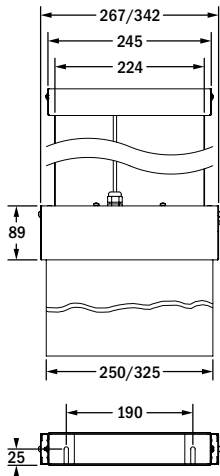

Dispos Evo

Rettingszeichenleuchte / Exit sign luminaire

Decken-Öffnung/ ceiling
cutout:
20 m: 287 mm x 70 mm
30 m: 360 mm x 70 mm

Wandanbau
wall mounting

Deckenanbau
surface ceiling mounting

Deckeneinbau
recessed ceiling mounting

Rohrpendel
rod suspension

Seilpendel
wire suspension

Ausleger
bracket mounting