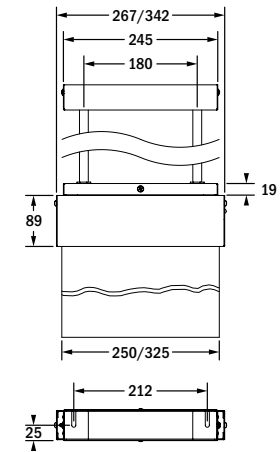

Dispos Evo

Rettingszeichenleuchte / Exit sign luminaire

Decken-Öffnung/ ceiling
cutout:
20 m: 287 mm x 70 mm
30 m: 360 mm x 70 mm

Wandanbau
wall mounting

Deckenanbau
surface ceiling mounting

Deckeneinbau
recessed ceiling mounting

Rohrpendel
rod suspension

Seilpendel
wire suspension

Ausleger
bracket mounting