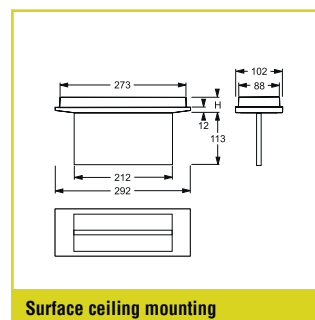

AESTETICA

Housing has a compact design with planar light-emitting surface and a clear insert. Lighting control is provided by a plastic reflector. Single-sided escape route signage is provided thanks to exchangeable display films, double sided escape route signage is provided by exchangeable display inserts.

Versions for surface wall mounting and surface ceiling mounting or with additional equipment for recessed wall mounting, recessed ceiling mounting and bracket suspension mounting

MOUNTING OPTIONS

MOUNTING OPTIONS WITH EQUIPMENT

TECHNICAL DATA

Housing: Polycarbonate, white (RAL 9003)
Cover: Polycarbonate, clear
Display pane: Methacrylate, printed
Reflector: Polycarbonate, white

Service life $L_{50}B_{50}$: 50.000 h
Color stability: 3 SDCM

SELF-CONTAINED SUPPLY

Mains supply: 198 V–254 V/50 Hz
Ambient temperature: Classic: 0 °C to +40 °C
Specification: Maintained or non-maintained mode
Protection class: II

DECENTRAL SUPPLY

Battery supply: 24 V +/- 20% DC
Ambient temperature: -20 °C to +40 °C
Mains supply: 24 V +/- 20% DC
Protection class: III

CENTRAL SUPPLY

Battery supply: 176 V–276 V
Ambient temperature: -20 °C to +40 °C
Mains supply: 198 V–254 V/50 Hz
Protection class: II