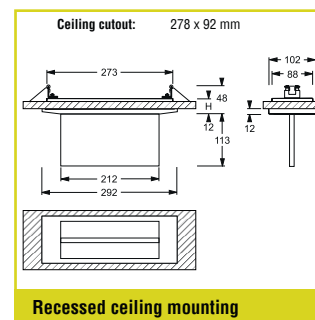

AESTETICA

Housing has a compact design with planar light-emitting surface and a clear insert. Lighting control is provided by a plastic reflector. Single-sided escape route signage is provided thanks to exchangeable display films, double sided escape route signage is provided by exchangeable display inserts.

Versions for surface wall mounting and surface ceiling mounting or with additional equipment for recessed wall mounting, recessed ceiling mounting and bracket suspension mounting

MOUNTING OPTIONS

MOUNTING OPTIONS WITH EQUIPMENT

TECHNICAL DATA

Housing: Polycarbonate, white (RAL 9003)
Cover: Polycarbonate, clear
Display pane: Methacrylate, printed
Reflector: Polycarbonate, white

Service life $L_{50}B_{50}$: 50.000 h
Color stability: 3 SDCM

SELF-CONTAINED SUPPLY

Mains supply: 198 V–254 V/50 Hz
Ambient temperature: Classic: 0 °C to +40 °C
Specification: Maintained or non-maintained mode
Protection class: II

DECENTRAL SUPPLY

Battery supply: 24 V +/- 20% DC
Ambient temperature: -20 °C to +40 °C
Mains supply: 24 V +/- 20% DC
Protection class: III

CENTRAL SUPPLY

Battery supply: 176 V–276 V
Ambient temperature: -20 °C to +40 °C
Mains supply: 198 V–254 V/50 Hz
Protection class: II