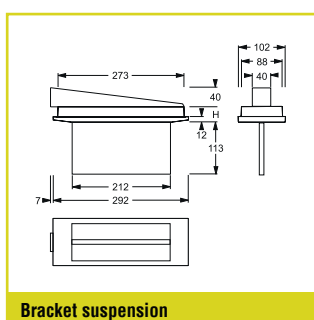

AESTETICA

Housing has a compact design with planar light-emitting surface and a clear insert. Lighting control is provided by a plastic reflector. Single-sided escape route signage is provided thanks to exchangeable display films, double sided escape route signage is provided by exchangeable display inserts.

Versions for surface wall mounting and surface ceiling mounting or with additional equipment for recessed wall mounting, recessed ceiling mounting and bracket suspension mounting

MOUNTING OPTIONS

MOUNTING OPTIONS WITH EQUIPMENT

TECHNICAL DATA

Housing: Polycarbonate, white (RAL 9003)
Cover: Polycarbonate, clear
Display pane: Methacrylate, printed
Reflector: Polycarbonate, white

Service life $L_{50}B_{50}$: 50.000 h
Color stability: 3 SDCM

SELF-CONTAINED SUPPLY

Mains supply: 198 V–254 V/50 Hz
Ambient temperature: Classic: 0 °C to +40 °C
Specification: Maintained or non-maintained mode
Protection class: II

DECENTRAL SUPPLY

Battery supply: 24 V +/- 20% DC
Ambient temperature: -20 °C to +40 °C
Mains supply: 24 V +/- 20% DC
Protection class: III

CENTRAL SUPPLY

Battery supply: 176 V–276 V
Ambient temperature: -20 °C to +40 °C
Mains supply: 198 V–254 V/50 Hz
Protection class: II