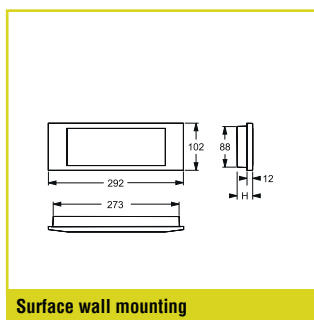

AESTETICA

Housing has a compact design with planar light-emitting surface and a clear insert. Lighting control is provided by a plastic reflector. Single-sided escape route signage is provided thanks to exchangeable display films, double sided escape route signage is provided by exchangeable display inserts.

Versions for surface wall mounting and surface ceiling mounting or with additional equipment for recessed wall mounting, recessed ceiling mounting and bracket suspension mounting

MOUNTING OPTIONS

MOUNTING OPTIONS WITH EQUIPMENT

TECHNICAL DATA

Housing: Polycarbonate, white (RAL 9003)
Cover: Polycarbonate, clear
Display pane: Methacrylate, printed
Reflector: Polycarbonate, white

Service life $L_{50}B_{50}$: 50.000 h
Color stability: 3 SDCM

SELF-CONTAINED SUPPLY

Mains supply: 198 V–254 V/50 Hz
Ambient temperature: Classic: 0 °C to +40 °C
Specification: Maintained or non-maintained mode
Protection class: II

DECENTRAL SUPPLY

Battery supply: 24 V +/- 20% DC
Ambient temperature: -20 °C to +40 °C
Mains supply: 24 V +/- 20% DC
Protection class: III

CENTRAL SUPPLY

Battery supply: 176 V–276 V
Ambient temperature: -20 °C to +40 °C
Mains supply: 198 V–254 V/50 Hz
Protection class: II