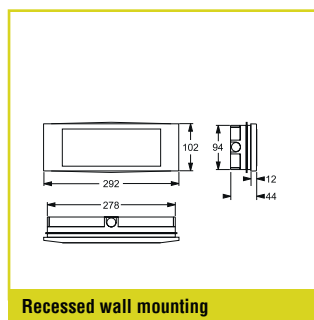

AESTETICA

Housing has a compact design with planar light-emitting surface and a clear insert. Lighting control is provided by a plastic reflector. Single-sided escape route signage is provided thanks to exchangeable display films, double sided escape route signage is provided by exchangeable display inserts.

Versions for surface wall mounting and surface ceiling mounting or with additional equipment for recessed wall mounting, recessed ceiling mounting and bracket suspension mounting

MOUNTING OPTIONS

MOUNTING OPTIONS WITH EQUIPMENT

TECHNICAL DATA

Housing: Polycarbonate, white (RAL 9003)
Cover: Polycarbonate, clear
Display pane: Methacrylate, printed
Reflector: Polycarbonate, white

Service life $L_{50}B_{50}$: 50.000 h
Color stability: 3 SDCM

SELF-CONTAINED SUPPLY

Mains supply: 198 V–254 V/50 Hz
Ambient temperature: Classic: 0 °C to +40 °C
Specification: Maintained or non-maintained mode
Protection class: II

DECENTRAL SUPPLY

Battery supply: 24 V +/- 20% DC
Ambient temperature: -20 °C to +40 °C
Mains supply: 24 V +/- 20% DC
Protection class: III

CENTRAL SUPPLY

Battery supply: 176 V–276 V
Ambient temperature: -20 °C to +40 °C
Mains supply: 198 V–254 V/50 Hz
Protection class: II