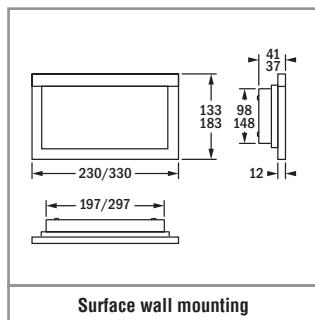

CENTRAL SUPPLY

Mains supply: 198 V – 254 V/50 Hz
Battery supply: 176 V – 276 V
Ambient temperature: -20 °C to +40 °C
Protection class: I
Mains supply (alt.): 90 V – 254 V / 50/60 Hz
Battery supply (alt.): 90 V – 276 V