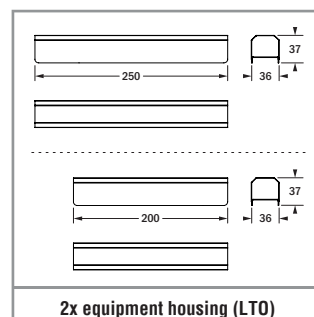

UP LED M

Downlight with housing and cover made of sheet steel. High-power LED with light guidance through special lenses for asymmetrical shining light distribution (illumination of escape routes with 1 lx) or symmetrical shining light distribution (illumination of areas with 0.5 lx). Three optics in one luminaire - Through three supplied lenses (1x asymmetrical and 2x symmetrical for 3.5 m and 7 m mounting height).

Version for recessed ceiling mounting

MOUNTING TYPES

TECHNICAL DATA

Housing: Sheet steel, galvanized
Cover: Sheet steel, white (RAL 9010)
Lens: PMMA, transparent
Type of protection: IP40 (cover)
IP20 (backside, equipment housing)

Service life $L_{80, B_{20}}$: 50.000 h
Color stability: 3 SDCM
Color temperature: 4.000 K
Color rendering index: 90

IP20

IP40

IK05

SELF-CONTAINED SUPPLY

Mains supply: 198 V – 254 V/50 Hz
Switching: Maintained and non-maintained
Ambient temperature: -20 °C to +45 °C
Protection class: I

DECENTRAL SUPPLY

Mains supply: 24 V +/- 20 % DC
Battery supply: 24 V +/- 20 % DC
Ambient temperature: -20 °C to +40 °C
Protection class: III with connection only to low voltage,
I with additional connection to voltages above low voltage

CENTRAL SUPPLY

Mains supply: 198 V – 254 V/50 Hz
Battery supply: 176 V – 276 V
Ambient temperature: -20 °C to +40 °C
Protection class: I
Mains supply (alt.): 90 V – 254 V / 50/60 Hz
Battery supply (alt.): 90 V – 276 V