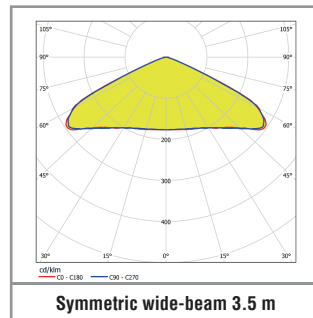

UP LED M

Downlight with housing and cover made of sheet steel. High-power LED with light guidance through special lenses for asymmetrical shining light distribution (illumination of escape routes with 1 lx) or symmetrical shining light distribution (illumination of areas with 0.5 lx). Three optics in one luminaire - Through three supplied lenses (1x asymmetrical and 2x symmetrical for 3.5 m and 7 m mounting height).

Version for recessed ceiling mounting

MOUNTING TYPES

TECHNICAL DATA

Housing: Sheet steel, galvanized
Cover: Sheet steel, white (RAL 9010)
Lens: PMMA, transparent
Type of protection: IP40 (cover)
IP20 (backside, equipment housing)

Service life $L_{80, B_{20}}$: 50.000 h
Color stability: 3 SDCM
Color temperature: 4.000 K
Color rendering index: 90

IP20

IP40

IK05

SELF-CONTAINED SUPPLY

Mains supply: 198 V – 254 V/50 Hz
Switching: Maintained and non-maintained
Ambient temperature: -20 °C to +45 °C
Protection class: I

DECENTRAL SUPPLY

Mains supply: 24 V +/- 20 % DC
Battery supply: 24 V +/- 20 % DC
Ambient temperature: -20 °C to +40 °C
Protection class: III with connection only to low voltage,
I with additional connection to voltages above low voltage

CENTRAL SUPPLY

Mains supply: 198 V – 254 V/50 Hz
Battery supply: 176 V – 276 V
Ambient temperature: -20 °C to +40 °C
Protection class: I
Mains supply (alt.): 90 V – 254 V / 50/60 Hz
Battery supply (alt.): 90 V – 276 V