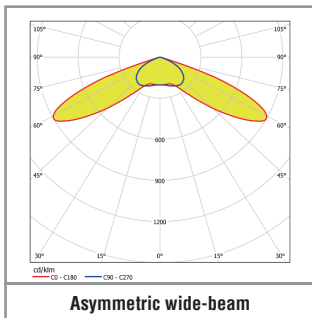

UP LED M

Downlight with housing and cover made of sheet steel. High-power LED with light guidance through special lenses for asymmetrical shining light distribution (illumination of escape routes with 1 lx) or symmetrical shining light distribution (illumination of areas with 0.5 lx). Three optics in one luminaire - Through three supplied lenses (1x asymmetrical and 2x symmetrical for 3.5 m and 7 m mounting height).

Version for recessed ceiling mounting

MOUNTING TYPES

TECHNICAL DATA

Housing: Sheet steel, galvanized
Cover: Sheet steel, white (RAL 9010)
Lens: PMMA, transparent
Type of protection: IP40 (cover)
IP20 (backside, equipment housing)

Service life $L_{80, B_{20}}$: 50.000 h
Color stability: 3 SDCM
Color temperature: 4.000 K
Color rendering index: 90

IP20

IP40

IK05

SELF-CONTAINED SUPPLY

Mains supply: 198 V – 254 V/50 Hz
Switching: Maintained and non-maintained
Ambient temperature: -20 °C to +45 °C
Protection class: I

DECENTRAL SUPPLY

Mains supply: 24 V +/- 20 % DC
Battery supply: 24 V +/- 20 % DC
Ambient temperature: -20 °C to +40 °C
Protection class: III with connection only to low voltage,
I with additional connection to voltages above low voltage

CENTRAL SUPPLY

Mains supply: 198 V – 254 V/50 Hz
Battery supply: 176 V – 276 V
Ambient temperature: -20 °C to +40 °C
Protection class: I
Mains supply (alt.): 90 V – 254 V / 50/60 Hz
Battery supply (alt.): 90 V – 276 V