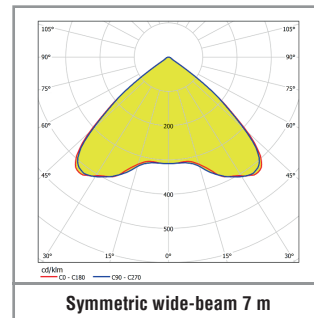

UP LED M

Downlight with housing and cover made of sheet steel. High-power LED with light guidance through special lenses for asymmetrical shining light distribution (illumination of escape routes with 1 lx) or symmetrical shining light distribution (illumination of areas with 0.5 lx). Three optics in one luminaire - Through three supplied lenses (1x asymmetrical and 2x symmetrical for 3.5 m and 7 m mounting height).

Version for recessed ceiling mounting

MOUNTING TYPES

TECHNICAL DATA

Housing: Sheet steel, galvanized
Cover: Sheet steel, white (RAL 9010)
Lens: PMMA, transparent
Type of protection: IP40 (cover)
IP20 (backside, equipment housing)

Service life $L_{80, B_{20}}$: 50.000 h
Color stability: 3 SDCM
Color temperature: 4.000 K
Color rendering index: 90

IP20

IP40

IK05

SELF-CONTAINED SUPPLY

Mains supply: 198 V – 254 V/50 Hz
Switching: Maintained and non-maintained
Ambient temperature: -20 °C to +45 °C
Protection class: I

DECENTRAL SUPPLY

Mains supply: 24 V +/- 20 % DC
Battery supply: 24 V +/- 20 % DC
Ambient temperature: -20 °C to +40 °C
Protection class: III with connection only to low voltage,
I with additional connection to voltages above low voltage

CENTRAL SUPPLY

Mains supply: 198 V – 254 V/50 Hz
Battery supply: 176 V – 276 V
Ambient temperature: -20 °C to +40 °C
Protection class: I
Mains supply (alt.): 90 V – 254 V / 50/60 Hz
Battery supply (alt.): 90 V – 276 V