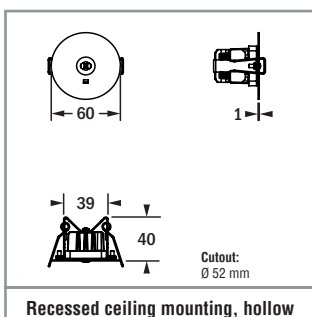

UP LED M

Downlight with housing and cover made of sheet steel. High-power LED with light guidance through special lenses for asymmetrical shining light distribution (illumination of escape routes with 1 lx) or symmetrical shining light distribution (illumination of areas with 0.5 lx). Three optics in one luminaire - Through three supplied lenses (1x asymmetrical and 2x symmetrical for 3.5 m and 7 m mounting height).

Version for recessed ceiling mounting

MOUNTING TYPES

TECHNICAL DATA

Housing: Sheet steel, galvanized
Cover: Sheet steel, white (RAL 9010)
Lens: PMMA, transparent
Type of protection: IP40 (cover)
IP20 (backside, equipment housing)

Service life $L_{80, B_{20}}$: 50.000 h
Color stability: 3 SDCM
Color temperature: 4.000 K
Color rendering index: 90

IP20

IP40

IK05

SELF-CONTAINED SUPPLY

Mains supply: 198 V – 254 V/50 Hz
Switching: Maintained and non-maintained
Ambient temperature: -20 °C to +45 °C
Protection class: I

DECENTRAL SUPPLY

Mains supply: 24 V +/- 20 % DC
Battery supply: 24 V +/- 20 % DC
Ambient temperature: -20 °C to +40 °C
Protection class: III with connection only to low voltage,
I with additional connection to voltages above low voltage

CENTRAL SUPPLY

Mains supply: 198 V – 254 V/50 Hz
Battery supply: 176 V – 276 V
Ambient temperature: -20 °C to +40 °C
Protection class: I
Mains supply (alt.): 90 V – 254 V / 50/60 Hz
Battery supply (alt.): 90 V – 276 V