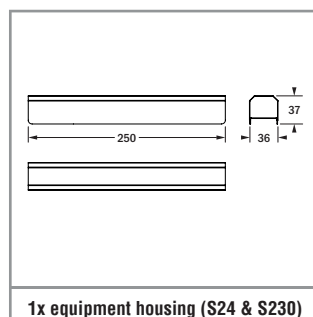

UP LED M

Downlight with housing and cover made of sheet steel. High-power LED with light guidance through special lenses for asymmetrical shining light distribution (illumination of escape routes with 1 lx) or symmetrical shining light distribution (illumination of areas with 0.5 lx). Three optics in one luminaire - Through three supplied lenses (1x asymmetrical and 2x symmetrical for 3.5 m and 7 m mounting height).

Version for recessed ceiling mounting

MOUNTING TYPES

TECHNICAL DATA

Housing: Sheet steel, galvanized
Cover: Sheet steel, white (RAL 9010)
Lens: PMMA, transparent
Type of protection: IP40 (cover)
IP20 (backside, equipment housing)

Service life $L_{80, B_{20}}$: 50.000 h
Color stability: 3 SDCM
Color temperature: 4.000 K
Color rendering index: 90

IP20

IP40

IK05

SELF-CONTAINED SUPPLY

Mains supply: 198 V – 254 V/50 Hz
Switching: Maintained and non-maintained
Ambient temperature: -20 °C to +45 °C
Protection class: I

DECENTRAL SUPPLY

Mains supply: 24 V +/- 20 % DC
Battery supply: 24 V +/- 20 % DC
Ambient temperature: -20 °C to +40 °C
Protection class: III with connection only to low voltage,
I with additional connection to voltages above low voltage

CENTRAL SUPPLY

Mains supply: 198 V – 254 V/50 Hz
Battery supply: 176 V – 276 V
Ambient temperature: -20 °C to +40 °C
Protection class: I
Mains supply (alt.): 90 V – 254 V / 50/60 Hz
Battery supply (alt.): 90 V – 276 V