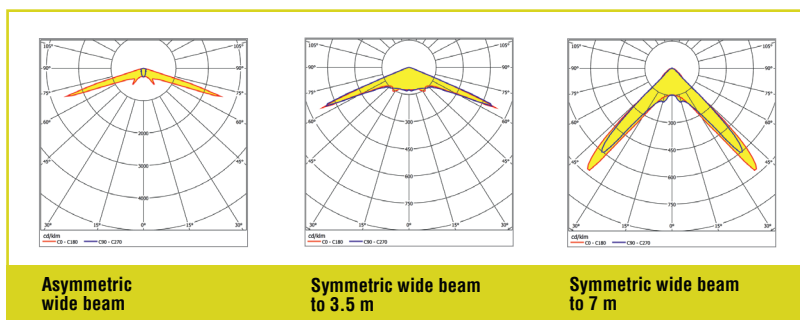

KUBUS

Housing made of flat sheet steel profiles with angular contours and a clear insert. High-power LED with lighting control through special lenses for asymmetrically-emitted light distribution (illumination of paths with 1 lx), or for symmetrically emitted light distribution (illumination of surfaces with 0.5 lx)

Versions for surface ceiling mounting

MOUNTING OPTIONS

TECHNICAL DATA

Housing: Sheet steel, white (RAL 9003)
Display pane: Methacrylate, clear
Reflector: Aluminium, specular

Service life $L_{50/B_{20}}$: 50.000 h
Color stability: 3 SDCM

SELF-CONTAINED SUPPLY

Mains supply: 198 V–254 V/50 Hz
Specification: Maintained or non-maintained mode

Ambient temperature: LTO: -20 °C to +50 °C
Classic: 0 °C to +40 °C
Protection class: I

DECENTRAL SUPPLY

Battery supply: 24 V +/- 20% DC
Mains supply: 24 V +/- 20% DC

Ambient temperature: -20 °C to +40 °C
Protection class: III

CENTRAL SUPPLY

Battery supply: 176 V–276 V
Mains supply: 198 V–254 V/50 Hz

Ambient temperature: -20 °C to +40 °C
Protection class: I