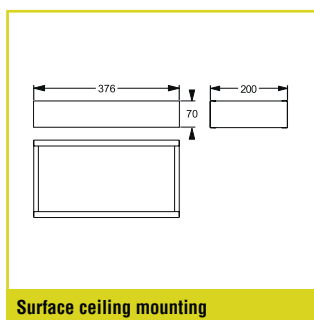

KUBUS

Housing made of flat sheet steel profiles with angular contours and a clear insert. High-power LED with lighting control through special lenses for asymmetrically-emitted light distribution (illumination of paths with 1 lx), or for symmetrically emitted light distribution (illumination of surfaces with 0.5 lx)

Versions for surface ceiling mounting

MOUNTING OPTIONS

TECHNICAL DATA

Housing: Sheet steel, white (RAL 9003)
Display pane: Methacrylate, clear
Reflector: Aluminium, specular

Service life $L_{50/B_{20}}$: 50.000 h
Color stability: 3 SDCM

SELF-CONTAINED SUPPLY

Mains supply: 198 V–254 V/50 Hz
Specification: Maintained or non-maintained mode

Ambient temperature: LTO: -20 °C to +50 °C
Classic: 0 °C to +40 °C
Protection class: I

DECENTRAL SUPPLY

Battery supply: 24 V +/- 20% DC
Mains supply: 24 V +/- 20% DC

Ambient temperature: -20 °C to +40 °C
Protection class: III

CENTRAL SUPPLY

Battery supply: 176 V–276 V
Mains supply: 198 V–254 V/50 Hz

Ambient temperature: -20 °C to +40 °C
Protection class: I