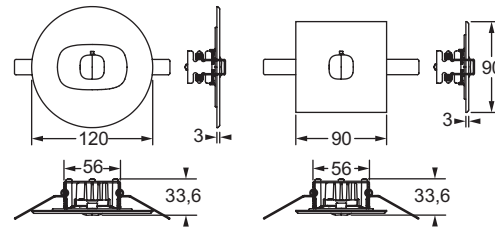

Pluraluce

Sicherheitsleuchte / Emergency luminaire

Deckenöffnung:
80 mm Durchmesser

Deckenplatte: 2mm - 15mm

wall or ceiling-cutout:
80mm diameter
suitable for ceiling thickness from 2mm to 15mm

Wand- / Deckenanbau (EB / DV / ZV)¹
wall / ceiling surface mounting (sc / ds cs)¹

Deckeneinbau (Hohldecke) (EB / DV / ZV)¹
ceiling recessed mounting (hollow ceiling) (sc / ds cs)¹

Deckeneinbau (DV)¹ in F30 / F90 Gerätedose (in rot dargestellt)
ceiling recessed mounting (ds)¹ (shown in red)