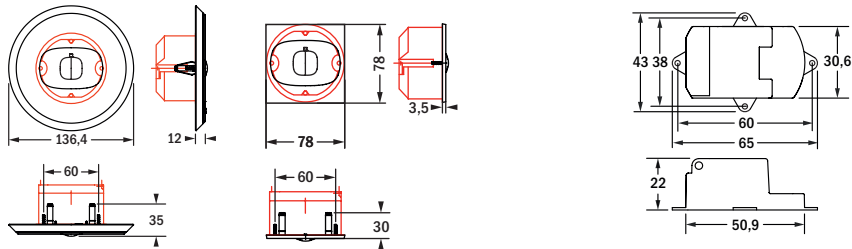

Pluraluce

Sicherheitsleuchte / Emergency luminaire

Deckenöffnung:
80 mm Durchmesser

Deckenplatte: 2mm - 15mm

wall or ceiling-cutout:
80mm diameter
suitable for ceiling thickness from 2mm to 15mm

Wand- / Deckenanbau (EB / DV / ZV)¹
wall / ceiling surface mounting (sc / ds cs)¹

Deckeneinbau (Hohldecke) (EB / DV / ZV)¹
ceiling recessed mounting (hollow ceiling) (sc / ds cs)¹

Deckeneinbau (DV)¹ in F30 / F90 Gerätedose (in rot dargestellt)
ceiling recessed mounting (ds)¹ (shown in red)