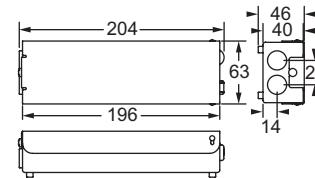

Pluraluce

Sicherheitsleuchte / Emergency luminaire

Deckenöffnung:
80 mm Durchmesser

Deckenplatte: 2mm - 15mm

wall or ceiling-cutout:
80mm diameter
suitable for ceiling thickness from 2mm to 15mm

Wand- / Deckenanbau (EB / DV / ZV)¹
wall / ceiling surface mounting (sc / ds cs)¹

Deckeneinbau (Hohldecke) (EB / DV / ZV)¹
ceiling recessed mounting (hollow ceiling) (sc / ds cs)¹

Deckeneinbau (DV)¹ in F30 / F90 Gerätedose (in rot dargestellt)
ceiling recessed mounting (ds)¹ (shown in red)