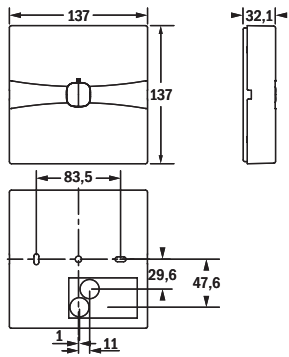

Pluraluce

Sicherheitsleuchte / Emergency luminaire

Deckenöffnung:
80 mm Durchmesser

Deckenplatte: 2mm - 15mm

wall or ceiling-cutout:
80mm diameter
suitable for ceiling thickness from 2mm to 15mm

Wand- / Deckenanbau (EB / DV / ZV)¹
wall / ceiling surface mounting (sc / ds cs)¹

Deckeneinbau (Hohldecke) (EB / DV / ZV)¹
ceiling recessed mounting (hollow ceiling) (sc / ds cs)¹

Deckeneinbau (DV)¹ in F30 / F90 Gerätedose (in rot dargestellt)
ceiling recessed mounting (ds)¹ (shown in red)