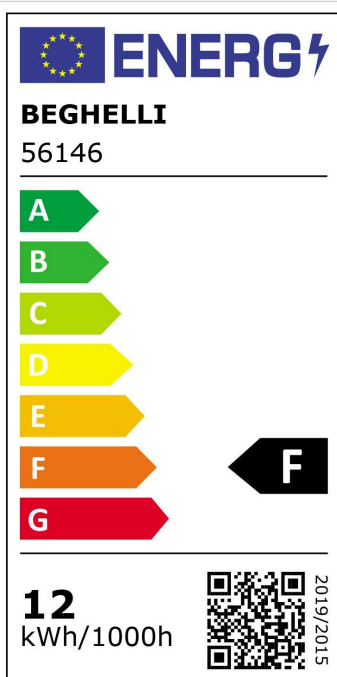

REFLECTOR LED R80 12W 3000K

Beghelli Code: **56146**

Description: Lighting Sources

EAN: 8002219729514

ELECTRICAL AND LIGHTING TECHNICAL CHARACTERISTIC

EQUIVALENT POWER: 120W

LAMPHOLDER: E27

SUPPLY VOLTAGE TYPE: AC

NOMINAL VOLTAGE AC: 230 V

VOLTAGE SUPPLY RANGE AC: 220 V±240 V

FREQUENCY SUPPLY RANGE: 50 Hz±60 Hz

POWER FACTOR (Cos fi): 0.51

ABSORBED POWER: 12 W

1000h CONSUMPTION: 12 kW·h

EFFICIENCY: 75 lm/W

LIGHTING SOURCES FLUX: 910 lm

SWITCHING CYCLES: 35000

LAMP LIFE: 35000 h

Ta: -20 °C±50 °C

CRI: >80

CCT: 3000 K

COLOR CONSISTENCY (SDCM): SDCM6

LUMINOUS FLUX MAINTENANCE L70/B50: 15000 h

BEAM ANGLE: 120 °

QUANTITY PER BOX SINGLE/MULTIPLE/DELIVERY: 1/10/40

CERTIFICATES AND STANDARDS

Eco

REFLECTOR LED R80 12W 3000K

Beghelli Code: **56146**