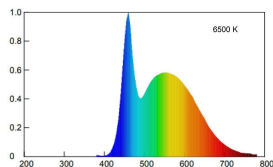

STRIP LED HS 14W IP65 6K5

Beghelli Code: **56605**