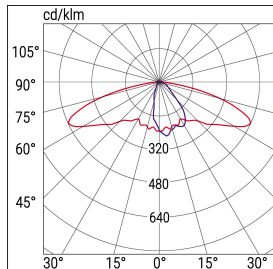

STRA LED UC 1X70 SD 4K

SYSTEM:SD X

Beghelli Code: **S70UCSD**