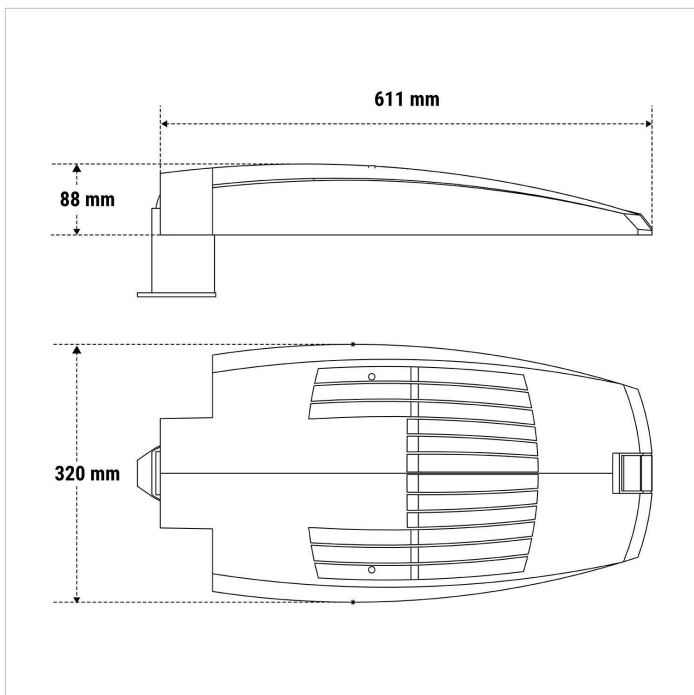

Strada LED

STRA LED UC 1X70 SD 4K

Beghelli Code: **S70UCSD**

SYSTEM:SD X

Description: Lighting
EAN: 8002219719249

ELECTRICAL AND LIGHTING TECHNICAL CHARACTERISTIC

SUPPLY VOLTAGE TYPE: AC/DC
NOMINAL VOLTAGE AC: 230 V
VOLTAGE SUPPLY RANGE AC: 93 V+265 V
FREQUENCY SUPPLY RANGE: 50 Hz+60 Hz
POWER FACTOR (Cos fi): 0.97
NOMINAL VOLTAGE DC: 216 V
VOLTAGE SUPPLY RANGE DC: 176+250 VOLT
ABSORBED POWER: 48 W
FLUX: 6500 lm
EFFICIENCY: 135 lm/W
Ta: -20 °C+40 °C
INSULATION CLASS: II
CRI: >70
CCT: 4000 K
COLOR CONSISTENCY (SDCM): SDCM3
LED NUMBER: 16
DRIVER TYPE: Constant current LED Smart driver (programmable)
DRIVER LIFE MTBF: 70000 h
DIMMER TYPE: SD X
INRUSH: 28 A,0.15 ms
QUANTITY BREAKER: B16 20
QUANTITY BREAKER: C16 26

MOUNTING AND APPLICATIONS

ENVIRONMENT: Outdoor
APPLICATION: Poles

MECHANICAL CHARACTERISTICS

Dimension: Height: 88 mm **Length:** 611 mm **Width:** 320 mm
PRODUCT WEIGHT: 5.5 kg
BODY MATERIAL: Die-cast aluminium **COLOUR** Grey
COVER / DIFFUSER MATERIAL: Tempered glass **FINITURE** Clear
REFLECTOR MATERIAL: Specular Aluminium **COLOUR** Metal
WIND SURFACED EXPOSED: 0.16 cm²
PROTECTION DEGREE: IP66
MECHANICAL IMPACTS PROTECTION DEGREE: IK09
GLOW WIRE: 960° - 30s.
QUANTITY PER BOX SINGLE/MULTIPLE/DELIVERY: 1//

CERTIFICATES AND STANDARDS

STANDARDS: CEI EN 60598-1, 2009/125/CE, 874/2012/CE, 2014/30/EU, 2014/35/EU, CEI EN 60598-2-3