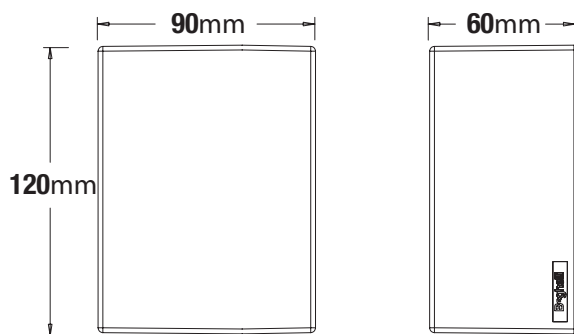

X-Cube LED Up & Down

Indoor LED luminaire

Material:

- color: white

Degree of protection: IP44, IK07

Working temp.: -20 ÷ +40°C

Rated voltage: 230 V/50 Hz

Life: 15.000h

Beam angle: 60° up+down

Mounting: wall

Application: corridors, staircases, entrance areas, living rooms

Up & Down

X-CUBE ECOLED										
Code	EAN	W	Candelas	Lum. flux (lm)	Color temp. K	lm/W	Dimensions	CRI	Package sing./min./multipack	EEC
86128	8002219735867	8	300	480	3000	60	90x120x60	>80	1/10/40	A
86129	8002219735874	8	300	480	4000	60	90x120x60	>80	1/10/40	A