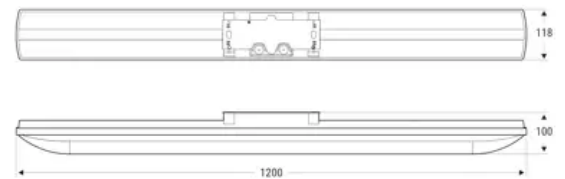

BS UNO Modula

BS UNO MODULA SDB 72W 4K

Order code 41326

EAN 8002219894731

Technical specifications

Absorbed Power	72 W
Supply voltage type	AC/DC
Nominal voltage (AC)	230 Vac
Ambient temperature (min)	-20 °C
Ambient temperature (max)	40 °C
Insulation class	II
CCT light tone	4000 K
LED number	240
Out current (Qty max)	425
Photobiological risk	RG0
Colour consistency	SDCM3
Colour reflector	White
CRI color rendering	>80
Driver type	SDB
Ballast	For constant current LED (DALI)
Efficiency	167 lm/W
Energy class	D
Frequency (max)	60 Hz
Frequency (min)	50 Hz
Glow wire strength	850 °C - 30s.
HACCP	Yes
Light sensor	Yes
Luminaire flux	12000 lm
Luminous flux L70B10	150000 h
Luminous flux L70B50	200000 h
Luminous flux L80B10	90000 h
Luminous flux L80B20	100000 h
Luminous flux L80B50	130000 h
Luminous flux L90B10	50000 h
Luminous flux L90B50	60000 h
Mounting	Ceiling
Nominal voltage (DC)	216 Vdc
Voltage supply range (DC)	176÷250 VOLT
Voltage supply range (max)	265 V
Voltage supply range (min)	93 V

Installation and applications

Environment	Secondary Areas
Application	Industrial Areas, Production, Warehouses

Mechanical specifications

Height	100 mm
--------	---------------

Length	1200 mm
Width	118 mm
Weight	1.9 Kg
Body material	Polycarbonate
Colour housing	Grey RAL 7040
Cover material	Transparent polycarbonate
Diffuser finiture	Clear
Reflector material	White Lacquered Aluminium
Protection grade IP	IP65
Protection grade IK	IK09