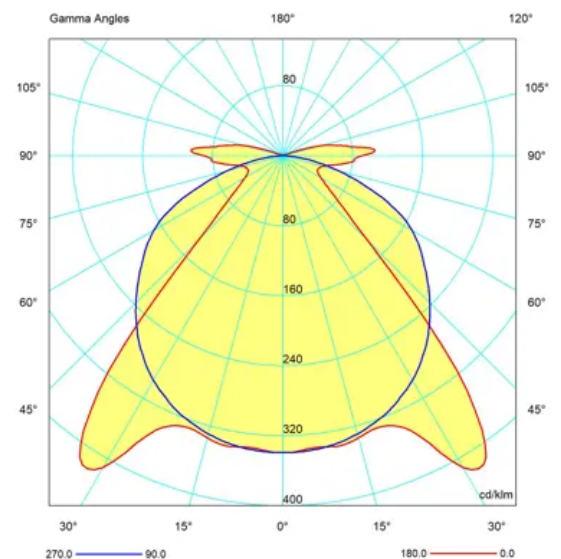

BS UNO Modula

BS UNO MODULA SDB 72W 4K

Order code 41326

EAN 8002219894731

Technical specifications

Absorbed Power	72 W
Supply voltage type	AC/DC
Nominal voltage (AC)	230 Vac
Ambient temperature (min)	-20 °C
Ambient temperature (max)	40 °C
Insulation class	II
CCT light tone	4000 K
LED number	240
Out current (Qty max)	425
Photobiological risk	RG0
Colour consistency	SDCM3
Colour reflector	White
CRI color rendering	>80
Driver type	SDB
Ballast	For constant current LED (DALI)
Efficiency	167 lm/W
Energy class	D
Frequency (max)	60 Hz
Frequency (min)	50 Hz
Glow wire strength	850 °C - 30s.
HACCP	Yes
Light sensor	Yes
Luminaire flux	12000 lm
Luminous flux L70B10	150000 h
Luminous flux L70B50	200000 h
Luminous flux L80B10	90000 h
Luminous flux L80B20	100000 h
Luminous flux L80B50	130000 h
Luminous flux L90B10	50000 h
Luminous flux L90B50	60000 h
Mounting	Ceiling
Nominal voltage (DC)	216 Vdc
Voltage supply range (DC)	176÷250 VOLT
Voltage supply range (max)	265 V
Voltage supply range (min)	93 V

Installation and applications

Environment	Secondary Areas
Application	Industrial Areas, Production, Warehouses

Mechanical specifications

Height	100 mm
--------	---------------

Length	1200 mm
Width	118 mm
Weight	1.9 Kg
Body material	Polycarbonate
Colour housing	Grey RAL 7040
Cover material	Transparent polycarbonate
Diffuser finiture	Clear
Reflector material	White Lacquered Aluminium
Protection grade IP	IP65
Protection grade IK	IK09