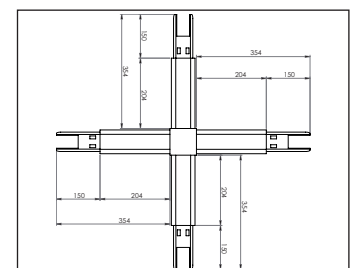

Testata di alimentazione Rail System IRON

TESTATA ALIMENTAZIONE

40600 RAIL IRON POWER HEAD 8 WIRES

Testata e Connessioni a giunto Rail System IRON

40601 RAIL IRON L INL OUTR 8 WIRE

40602 RAIL IRON L INR OUTL 8 WIRE S

40603 RAIL IRON L POWER 2OUT 8 WIRE

GIUNTO A T

40604 RAIL IRON T 1INL 2OUTR 8 WIRE

40605 RAIL IRON T 1INR 2OUTL 8 WIRE

40606 RAIL IRON T 1INC 2OUTS 8 WIRE

40607 RAIL IRON T POWER 3OUT 8 WIRE

GIUNTO A X

40608 RAIL IRON X 1 IN 3OUT 8 WIRE