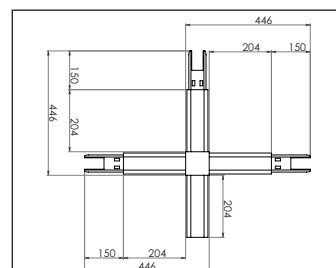

Testata di alimentazione Rail System IRON

TESTATA ALIMENTAZIONE

40600 RAIL IRON POWER HEAD 8 WIRES

Testata e Connessioni a giunto Rail System IRON

40601 RAIL IRON L INL OUTR 8 WIRE

40602 RAIL IRON L INR OUTL 8 WIRE S

40603 RAIL IRON L POWER 2OUT 8 WIRE

GIUNTO A T

40604 RAIL IRON T 1INL 2OUTR 8 WIRE

40605 RAIL IRON T 1INR 2OUTL 8 WIRE

40606 RAIL IRON T 1INC 2OUTS 8 WIRE

40607 RAIL IRON T POWER 3OUT 8 WIRE

GIUNTO A X

40608 RAIL IRON X 1 IN 3OUT 8 WIRE