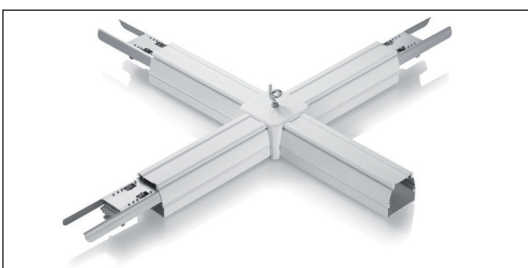

Testata di alimentazione Rail System IRON

TESTATA ALIMENTAZIONE

40600 RAIL IRON POWER HEAD 8 WIRES

Testata e Connessioni a giunto Rail System IRON

40601 RAIL IRON L INL OUTR 8 WIRE

40602 RAIL IRON L INR OUTL 8 WIRE S

40603 RAIL IRON L POWER 2OUT 8 WIRE

GIUNTO A T

40604 RAIL IRON T 1INL 2OUTR 8 WIRE

40605 RAIL IRON T 1INR 2OUTL 8 WIRE

40606 RAIL IRON T 1INC 2OUTS 8 WIRE

40607 RAIL IRON T POWER 3OUT 8 WIRE

GIUNTO A X

40608 RAIL IRON X 1 IN 3OUT 8 WIRE