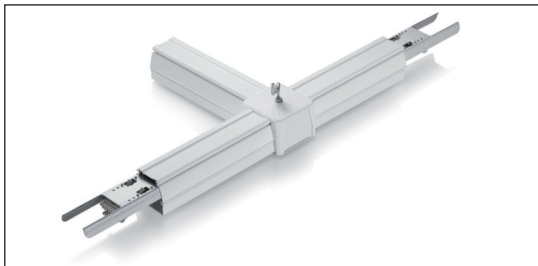

Testata di alimentazione Rail System IRON

TESTATA ALIMENTAZIONE

40600 RAIL IRON POWER HEAD 8 WIRES

Testata e Connessioni a giunto Rail System IRON

40601 RAIL IRON L INL OUTR 8 WIRE

40602 RAIL IRON L INR OUTL 8 WIRE S

40603 RAIL IRON L POWER 2OUT 8 WIRE

GIUNTO A T

40604 RAIL IRON T 1INL 2OUTR 8 WIRE

40605 RAIL IRON T 1INR 2OUTL 8 WIRE

40606 RAIL IRON T 1INC 2OUTS 8 WIRE

40607 RAIL IRON T POWER 3OUT 8 WIRE

GIUNTO A X

40608 RAIL IRON X 1 IN 3OUT 8 WIRE