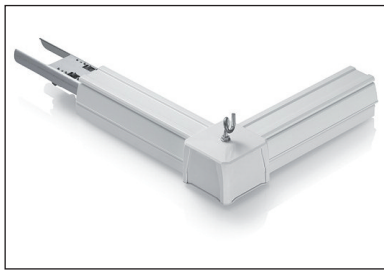

Testata di alimentazione Rail System IRON

TESTATA ALIMENTAZIONE

40600 RAIL IRON POWER HEAD 8 WIRES

Testata e Connessioni a giunto Rail System IRON

40601 RAIL IRON L INL OUTR 8 WIRE

40602 RAIL IRON L INR OUTL 8 WIRE S

40603 RAIL IRON L POWER 2OUT 8 WIRE

GIUNTO A T

40604 RAIL IRON T 1INL 2OUTR 8 WIRE

40605 RAIL IRON T 1INR 2OUTL 8 WIRE

40606 RAIL IRON T 1INC 2OUTS 8 WIRE

40607 RAIL IRON T POWER 3OUT 8 WIRE

GIUNTO A X

40608 RAIL IRON X 1 IN 3OUT 8 WIRE