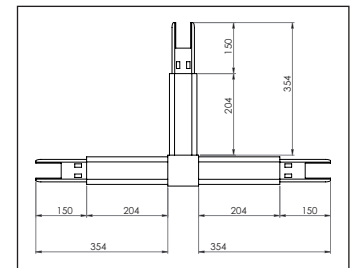

Testata di alimentazione Rail System IRON

TESTATA ALIMENTAZIONE

40600 RAIL IRON POWER HEAD 8 WIRES

Testata e Connessioni a giunto Rail System IRON

40601 RAIL IRON L INL OUTR 8 WIRE

40602 RAIL IRON L INR OUTL 8 WIRE S

40603 RAIL IRON L POWER 2OUT 8 WIRE

GIUNTO A T

40604 RAIL IRON T 1INL 2OUTR 8 WIRE

40605 RAIL IRON T 1INR 2OUTL 8 WIRE

40606 RAIL IRON T 1INC 2OUTS 8 WIRE

40607 RAIL IRON T POWER 3OUT 8 WIRE

GIUNTO A X

40608 RAIL IRON X 1 IN 3OUT 8 WIRE