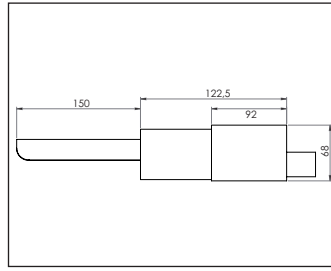

Testata di alimentazione Rail System IRON

TESTATA ALIMENTAZIONE

40600 RAIL IRON POWER HEAD 8 WIRES

Testata e Connessioni a giunto Rail System IRON

40601 RAIL IRON L INL OUTR 8 WIRE

40602 RAIL IRON L INR OUTL 8 WIRE S

40603 RAIL IRON L POWER 2OUT 8 WIRE

GIUNTO A T

40604 RAIL IRON T 1INL 2OUTR 8 WIRE

40605 RAIL IRON T 1INR 2OUTL 8 WIRE

40606 RAIL IRON T 1INC 2OUTS 8 WIRE

40607 RAIL IRON T POWER 3OUT 8 WIRE

GIUNTO A X

40608 RAIL IRON X 1 IN 3OUT 8 WIRE