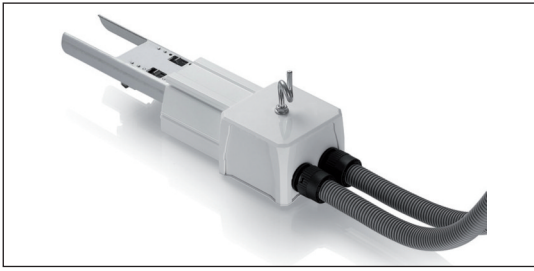

Testata di alimentazione Rail System IRON

TESTATA ALIMENTAZIONE

40600 RAIL IRON POWER HEAD 8 WIRES

Testata e Connessioni a giunto Rail System IRON

40601 RAIL IRON L INL OUTR 8 WIRE

40602 RAIL IRON L INR OUTL 8 WIRE S

40603 RAIL IRON L POWER 2OUT 8 WIRE

GIUNTO A T

40604 RAIL IRON T 1INL 2OUTR 8 WIRE

40605 RAIL IRON T 1INR 2OUTL 8 WIRE

40606 RAIL IRON T 1INC 2OUTS 8 WIRE

40607 RAIL IRON T POWER 3OUT 8 WIRE

GIUNTO A X

40608 RAIL IRON X 1 IN 3OUT 8 WIRE