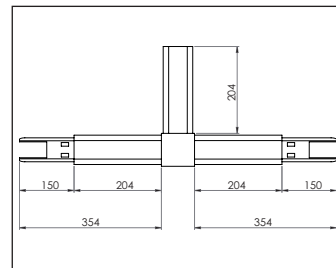

Testata di alimentazione Rail System IRON

TESTATA ALIMENTAZIONE

40600 RAIL IRON POWER HEAD 8 WIRES

Testata e Connessioni a giunto Rail System IRON

40601 RAIL IRON L INL OUTR 8 WIRE

40602 RAIL IRON L INR OUTL 8 WIRE S

40603 RAIL IRON L POWER 2OUT 8 WIRE

GIUNTO A T

40604 RAIL IRON T 1INL 2OUTR 8 WIRE

40605 RAIL IRON T 1INR 2OUTL 8 WIRE

40606 RAIL IRON T 1INC 2OUTS 8 WIRE

40607 RAIL IRON T POWER 3OUT 8 WIRE

GIUNTO A X

40608 RAIL IRON X 1 IN 3OUT 8 WIRE