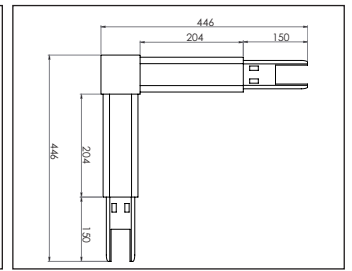

Testata di alimentazione Rail System IRON

TESTATA ALIMENTAZIONE

40600 RAIL IRON POWER HEAD 8 WIRES

Testata e Connessioni a giunto Rail System IRON

40601 RAIL IRON L INL OUTR 8 WIRE

40602 RAIL IRON L INR OUTL 8 WIRE S

40603 RAIL IRON L POWER 2OUT 8 WIRE

GIUNTO A T

40604 RAIL IRON T 1INL 2OUTR 8 WIRE

40605 RAIL IRON T 1INR 2OUTL 8 WIRE

40606 RAIL IRON T 1INC 2OUTS 8 WIRE

40607 RAIL IRON T POWER 3OUT 8 WIRE

GIUNTO A X

40608 RAIL IRON X 1 IN 3OUT 8 WIRE