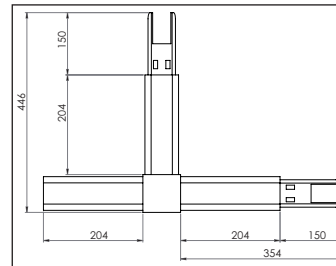

Testata di alimentazione Rail System IRON

TESTATA ALIMENTAZIONE

40600 RAIL IRON POWER HEAD 8 WIRES

Testata e Connessioni a giunto Rail System IRON

40601 RAIL IRON L INL OUTR 8 WIRE

40602 RAIL IRON L INR OUTL 8 WIRE S

40603 RAIL IRON L POWER 2OUT 8 WIRE

GIUNTO A T

40604 RAIL IRON T 1INL 2OUTR 8 WIRE

40605 RAIL IRON T 1INR 2OUTL 8 WIRE

40606 RAIL IRON T 1INC 2OUTS 8 WIRE

40607 RAIL IRON T POWER 3OUT 8 WIRE

GIUNTO A X

40608 RAIL IRON X 1 IN 3OUT 8 WIRE