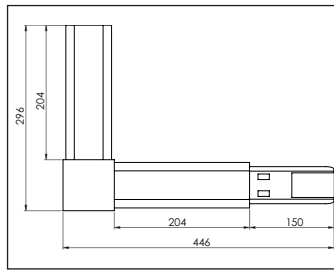

Testata di alimentazione Rail System IRON

TESTATA ALIMENTAZIONE

40600 RAIL IRON POWER HEAD 8 WIRES

Testata e Connessioni a giunto Rail System IRON

40601 RAIL IRON L INL OUTR 8 WIRE

40602 RAIL IRON L INR OUTL 8 WIRE S

40603 RAIL IRON L POWER 2OUT 8 WIRE

GIUNTO A T

40604 RAIL IRON T 1INL 2OUTR 8 WIRE

40605 RAIL IRON T 1INR 2OUTL 8 WIRE

40606 RAIL IRON T 1INC 2OUTS 8 WIRE

40607 RAIL IRON T POWER 3OUT 8 WIRE

GIUNTO A X

40608 RAIL IRON X 1 IN 3OUT 8 WIRE