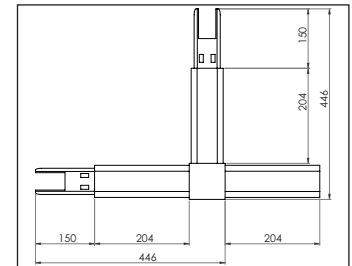

Testata di alimentazione Rail System IRON

TESTATA ALIMENTAZIONE

40600 RAIL IRON POWER HEAD 8 WIRES

Testata e Connessioni a giunto Rail System IRON

40601 RAIL IRON L INL OUTR 8 WIRE

40602 RAIL IRON L INR OUTL 8 WIRE S

40603 RAIL IRON L POWER 2OUT 8 WIRE

GIUNTO A T

40604 RAIL IRON T 1INL 2OUTR 8 WIRE

40605 RAIL IRON T 1INR 2OUTL 8 WIRE

40606 RAIL IRON T 1INC 2OUTS 8 WIRE

40607 RAIL IRON T POWER 3OUT 8 WIRE

GIUNTO A X

40608 RAIL IRON X 1 IN 3OUT 8 WIRE