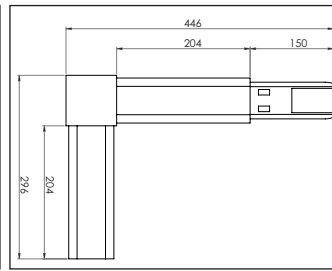

Testata di alimentazione Rail System IRON

TESTATA ALIMENTAZIONE

40600 RAIL IRON POWER HEAD 8 WIRES

Testata e Connessioni a giunto Rail System IRON

40601 RAIL IRON L INL OUTR 8 WIRE

40602 RAIL IRON L INR OUTL 8 WIRE S

40603 RAIL IRON L POWER 2OUT 8 WIRE

GIUNTO A T

40604 RAIL IRON T 1INL 2OUTR 8 WIRE

40605 RAIL IRON T 1INR 2OUTL 8 WIRE

40606 RAIL IRON T 1INC 2OUTS 8 WIRE

40607 RAIL IRON T POWER 3OUT 8 WIRE

GIUNTO A X

40608 RAIL IRON X 1 IN 3OUT 8 WIRE