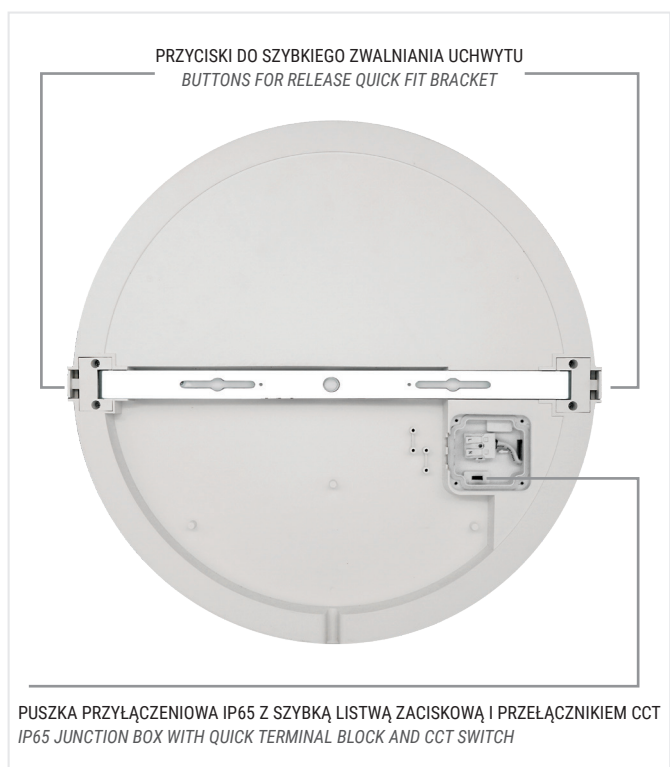

oprawy nastropowe i dostropowe / recessed and ceiling