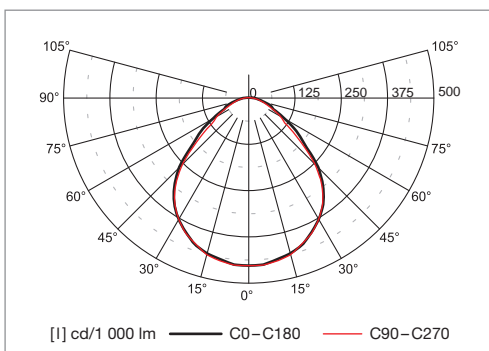

Salemo LED

Recessed LED luminaires – mounting into ceiling modules M600

Material:

- body: steel sheet finished by powder technology varnishing
- color: white RAL 9003
- diffuser: frosted acrylic or microprismatic optics

Degree of protection: IP40/20

Rated voltage: 230 V/50 Hz

Control gear: LED driver

Mounting: mounting in ceiling module M600

Application: computer labs, large and small offices, lecture halls

MOUNTING IN MODULE M600

Code	Optics	Absorption W	Lum. flux (lm)	lm/W	Color temp. K	Ra	EEC	L × B × H (mm)	Kg
A37-10140CM	frosted diffuser	59	5 300	90	4 000	>80	A+	595 × 595 × 60	5,0
A37-10140CW	micro-prism optic system	59	5 200	88	4 000	>80	A+	595 × 595 × 60	5,0
A37-10153CM	frosted diffuser	65	7 100	109	4 000	>80	A+	595 × 595 × 60	5,0
A37-10156CM	frosted diffuser	93	10 000	108	4 000	>80	A+	595 × 595 × 60	5,0
A37-10157CM	frosted diffuser	117	12 500	107	4 000	>80	A+	595 × 595 × 60	5,0