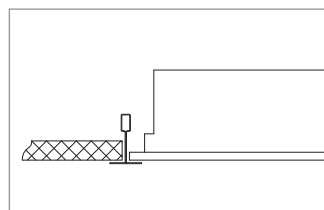

Salemo LED

Recessed LED luminaires – mounting into ceiling modules M600

Material:

- body: steel sheet finished by powder technology varnishing
- color: white RAL 9003
- diffuser: frosted acrylic or microprismatic optics

Code	Optics	Absorption W	Lum. flux (lm)	lm/W	Color temp. K	Ra	EEC	L × B × H (mm)	Kg
A37-10140CM	frosted diffuser	59	5 300	90	4 000	>80	A+	595 × 595 × 60	5,0
A37-10140CW	micro-prism optic system	59	5 200	88	4 000	>80	A+	595 × 595 × 60	5,0
A37-10153CM	frosted diffuser	65	7 100	109	4 000	>80	A+	595 × 595 × 60	5,0
A37-10156CM	frosted diffuser	93	10 000	108	4 000	>80	A+	595 × 595 × 60	5,0
A37-10157CM	frosted diffuser	117	12 500	107	4 000	>80	A+	595 × 595 × 60	5,0