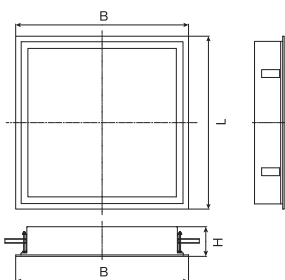

Salemo LED

Recessed LED luminaires – mounting into ceiling modules M600

Material:

- body: steel sheet finished by powder technology varnishing
- color: white RAL 9003
- diffuser: frosted acrylic or microprismatic optics

Code	Optics	Absorption W	Lum. flux (lm)	lm/W	Color temp. K	Ra	EEC	L × B × H (mm)	Kg
A37-10140CM	frosted diffuser	59	5 300	90	4 000	>80	A+	595 × 595 × 60	5,0
A37-10140CW	micro-prism optic system	59	5 200	88	4 000	>80	A+	595 × 595 × 60	5,0
A37-10153CM	frosted diffuser	65	7 100	109	4 000	>80	A+	595 × 595 × 60	5,0
A37-10156CM	frosted diffuser	93	10 000	108	4 000	>80	A+	595 × 595 × 60	5,0
A37-10157CM	frosted diffuser	117	12 500	107	4 000	>80	A+	595 × 595 × 60	5,0