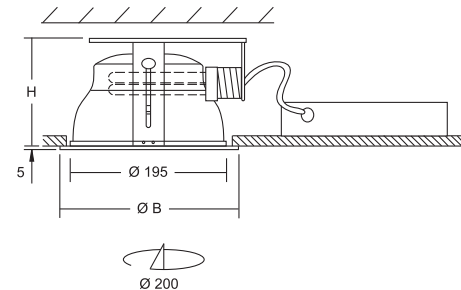

## Downlights

**Material:**

- body: a steel sheet finished by powder technology varnishing
- color: white RAL 9016
- reflector: polished aluminium sheet

**Degree of protection:** IP 44

**Rated voltage:** 230V/50Hz

**Control gear:** low loss ballast or electronic ballast; the luminaires are offered also in emergency version

**Mounting:** recessed mounting in panel ceilings with maximum width 18mm

**Accessories:** opal glass cover (supplied with the luminaire)

**Application:** restaurants, reception desks, shops, entry halls, hotels, corridors and stairways

Code	Power	Lamp	Cap	ØBxH (mm)	Kg
82-014/113/□Z	1x13W	compact fl. lamp	G24d(q)-1	220x70	1,6
82-014/118/□Z	1x18W	compact fl. lamp	G24d(q)-2	220x70	1,6
82-014/126/□Z	1x26W	compact fl. lamp	G24d(q)-3	220x70	1,7
82-014/213/□Z	2x13W	compact fl. lamp	G24d(q)-1	220x70	1,9
82-014/218/□Z	2x18W	compact fl. lamp	G24d(q)-2	220x70	1,9
82-014/226/□Z	2x26W	compact fl. lamp	G24d(q)-3	220x70	2,1