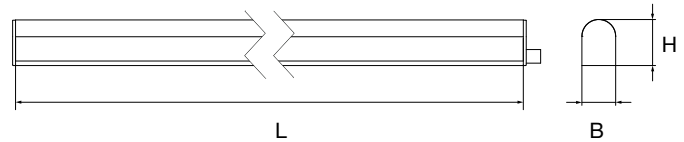

REGLETTE T5

Reglette T5 is a fluorescent batten for wall, suspension and ceiling installation, even if mounted in direct contact with flammable surfaces (furniture included). The connection to mains is done through a connector on the head. It is possible to link up to 12 luminaires in a single row thanks to the integrated through wiring system.

Every fixture has an on-board switch and is supplied with power cables and continuous row installation head-to-head connector.

GENERAL SPECIFICATION

Power	6, 8, 14, 21, 28, 35 W
Supply	220/240 VAC - 50/60 Hz
Conformity to	EN60598-1; EN60598-2-1; CE
Protection degree	IP30
Ambient temp.	-15°C +40°C
Mounting	Different types of installation are possible thanks to the brackets supplied with the fixture
Body	White RAL2003 polycarbonate self extinguishing
Screen	PMMA opal
Power supply	Integrated, Electronic

Power W	• Dimension (mm) •			Lamp	Weight kg
	L	B	H		
6	269	28	43	T5	-
8	345	28	43	T5	-
14	606	28	43	T5	-
21	905	28	43	T5	-
28	1205	28	43	T5	-
35	1505	28	43	T5	-

ACCESSORIES - Supplied with

Part #	Description	Packaging
-	150mm connection cable	1
-	Adaptor for continuous row	1
•	2 mounting brackets	1
•	Power cable	1