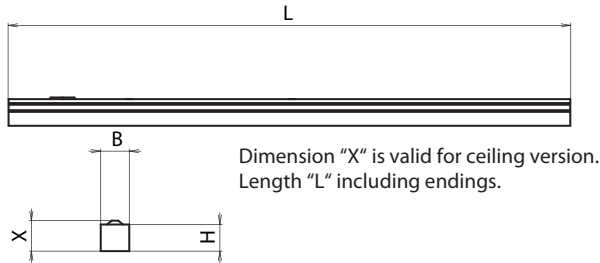

Ceiling and suspended luminaires – separate/coupling in lines

Material:

- body: anodized aluminium profile
- color: gray
- louvre: highly polished parabolic (IP20)
- diffuser: frosted acrylic glass (IP40)