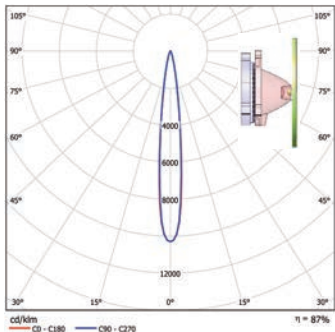

Distance	Diameter	Luminosity
0,5 m	Ø 0,10 m	40331 lx
1,0 m	Ø 0,19 m	10083 lx
1,5 m	Ø 0,29 m	4481 lx
2,0 m	Ø 0,39 m	2521 lx
2,5 m	Ø 0,48 m	1613 lx
3,0 m	Ø 0,58 m	1120 lx