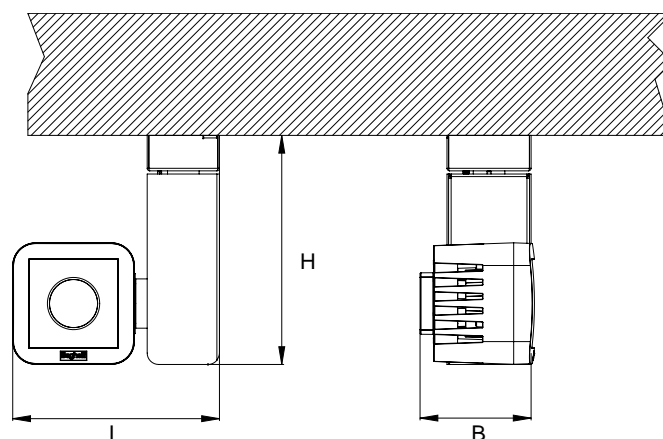

MTBF Control gear** 50.000h

Luminous flux >60.000h (1x50W) (L80B20)

maintenance** >70.000h (1x20W) (L80B20)

Colour deviation 3 SDCM

* Equivalent power for comparison with metal halide fixtures

** At environmental reference temperature of 25°C

| Power * W | • Dimensions (mm) • | | | α max | Weight max kg |
|--------------|---------------------|----|-----|-----------------|------------------|
| | L | B | H | | |
| 20 | 105 | 56 | 116 | 40° | 0,5 |
| 50 | 105 | 56 | 116 | 40° | 0,5 |

| Distance | Diameter | Luminosity |
|----------|----------|------------|
| 0,5 m | Ø 0,27 m | 7172 lx |
| 1,0 m | Ø 0,55 m | 1793 lx |
| 1,5 m | Ø 0,82 m | 797 lx |
| 2,0 m | Ø 1,09 m | 448 lx |
| 2,5 m | Ø 1,37 m | 287 lx |
| 3,0 m | Ø 1,64 m | 199 lx |

| Distance | Diameter | Luminosity |
|----------|----------|------------|
| 0,5 m | Ø 0,36 m | 5424 lx |
| 1,0 m | Ø 0,72 m | 1356 lx |
| 1,5 m | Ø 1,07 m | 603 lx |
| 2,0 m | Ø 1,43 m | 339 lx |
| 2,5 m | Ø 1,79 m | 217 lx |
| 3,0 m | Ø 2,15 m | 151 lx |