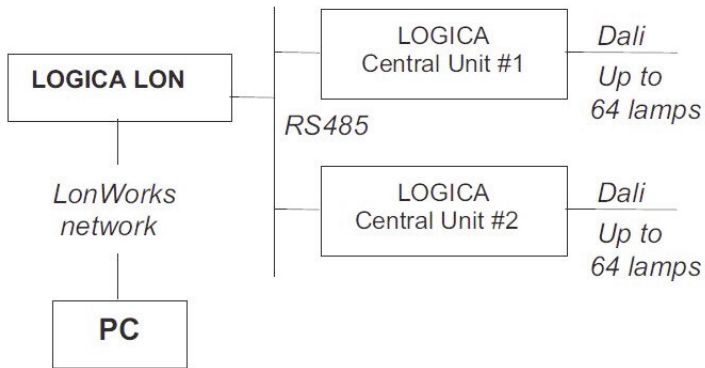

LON interface

Device to interface LOGICA to LON building management system. Each LON interface 12140 can control up to 2 LOGICA central units 12100 (central units 12100 require firmware version LON).

• Dimensions (mm) •		
L	B	H
105	75	90

Order code	Description	Autonomy	Battery	Weight kg	Pack
12140	LOGICA LON INTERFACE	-	-	-	1