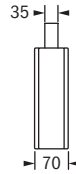

Please order exit sign accessories separately

Order code	Description
Sheet steel stainless steel	
E16700M E16700M	Kit of exit sign films 
E16701M E16701M	Kit of exit sign films 

Please order additional accessories separately

Sheet steel	stainless steel	Description
F95607	F95607	Wire guard, zinc plated (surface wall mounting)

surface wall mounting

surface ceiling mounting

rectangular suspension

bracket suspension

suspension rod