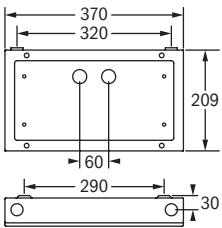

Please order mounting accessories separately

Order code	Description
Sheet steel stainless steel	
F95612 F95613	Adaptor for ceiling mounting
F95603 F95608	Rectangular suspension, 100mm
F95604 F95609	Suspension rod, 500 mm
F95605 F95610	Suspension rod, 1000mm
F95606 F95611	Bracket suspension

Please order exit sign accessories separately

Order code	Description
Sheet steel stainless steel	
E16700M E16700M	Kit of exit sign films
E16701M E16701M	Kit of exit sign films

Please order additional accessories separately

Sheet steel	stainless steel	Description
F95607	F95607	Wire guard, zinc plated (surface wall mounting)

surface wall mounting