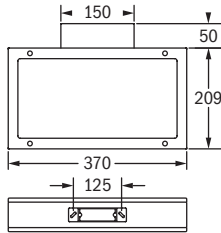

surface ceiling mounting