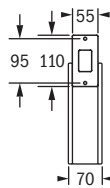

Sheet steel	stainless steel	Description
F95607	F95607	Wire guard, zinc plated (surface wall mounting)

surface wall mounting

surface ceiling mounting

rectangular suspension

bracket suspension

suspension rod