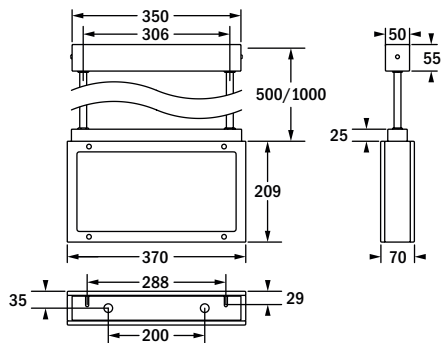

Kubus65

High protection class exit sign luminaire: Casing made of sheet steel or sheet stainless steel with frame cover and a clear insert. Lighting control is provided by a specular aluminium reflector. Single or double-sided escape route signage is provided thanks to self-adhesive films.

Sheet steel	stainless steel	Description
F95607	F95607	Wire guard, zinc plated (surface wall mounting)

surface wall mounting

surface ceiling mounting

rectangular suspension

bracket suspension

suspension rod