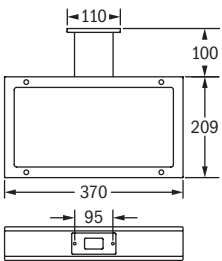

rectangular suspension