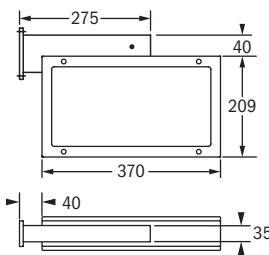

Sheet steel	stainless steel	Description
F95607	F95607	Wire guard, zinc plated (surface wall mounting)

surface wall mounting

surface ceiling mounting

rectangular suspension

bracket suspension

suspension rod