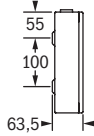

Sheet steel	stainless steel	Description
F95607	F95607	Wire guard, zinc plated (surface wall mounting)

surface wall mounting

surface ceiling mounting

rectangular suspension

bracket suspension

suspension rod