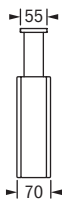

Kubus65

High protection class exit sign luminaire: Casing made of sheet steel or sheet stainless steel with frame cover and a clear insert. Lighting control is provided by a specular aluminium reflector. Single or double-sided escape route signage is provided thanks to self-adhesive films.

Surface ceiling mounting, suspension, bracket suspension, (double faced indication)¹

T93061-S24	T93061E	T93061S	T93061A	32m	48	3.2W	4.3W	7.0 VA / 5.4W
-------------------	----------------	----------------	----------------	-----	----	------	------	---------------

Surface ceiling mounting. suspension. bracket suspension. (double faced indication)¹

T93063-S24	T93063E	T93063S	T93063A	32m	48	3.2W	4.3W	7,0 VA / 5,4W
-------------------	----------------	----------------	----------------	-----	----	------	------	---------------

Sheet steel	stainless steel	Description
F95607	F95607	Wire guard, zinc plated (surface wall mounting)

surface wall mounting

surface ceiling mounting

rectangular suspension

bracket suspension

suspension rod