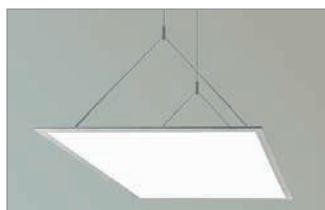

PENDANT MOUNTING