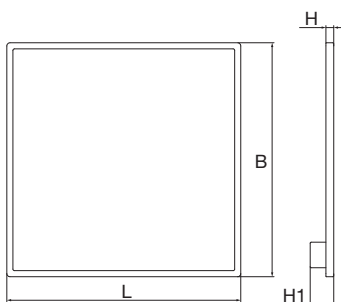

PaneLED

Recessed LED luminaires – mounting into ceiling modules M600