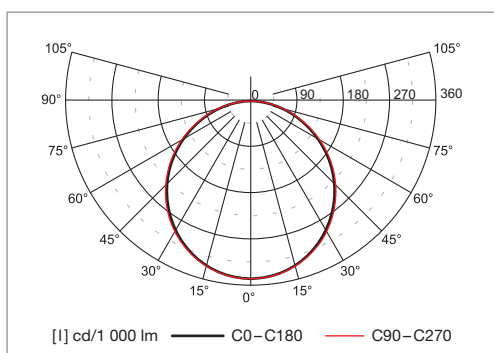

PaneLED

Recessed LED luminaires – mounting into ceiling modules M600