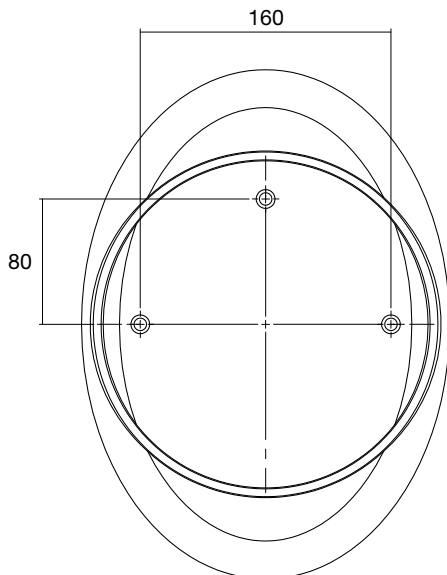

Ellips

Watertight wall light fixture, excellent where a bright and diffused lighting is needed.
 Perfect for lighting stairs, building entrances, corridors in shopping malls, shops, hotels and restaurants.
 Full moon can be equipped with incandescent (max 75W), CFL and LED light sources with E27 socket.

GENERAL SPECIFICATION

- Supply** 220/240 VAC - 50/60 Hz
- Conformity to** EN60598-1; EN60598-2-1
- Protection degree** IP66
- Ambient temp.** -20°C +40°C *
- Mounting** Surface, wall
- Body** Polycarbonate UV resistant and self extinguishing
- Colour** grey (RAL 9006), black (9011)
- Screen** Opal, polycarbonate UV resistant and self extinguishing

* Ambient temperature range is related to the type of light source used. The published range refers to Beghelli ECOLED lamps.

Installation holes

• Dimension (mm) •			Socket	Weight kg
L	B	H		
235	325	94	E27	0,7

Ellips

	Part #	Description	EAN code	Colour	Socket	Packaging single/multi
MAX 75	75308	WL E E27 BLACK	8002219503565	Black	E27	1/8
MAX 75	75408	WL E E27 GREY	8002219503619	Grey	E27	1/8

Suggested Beghelli E27 lamps