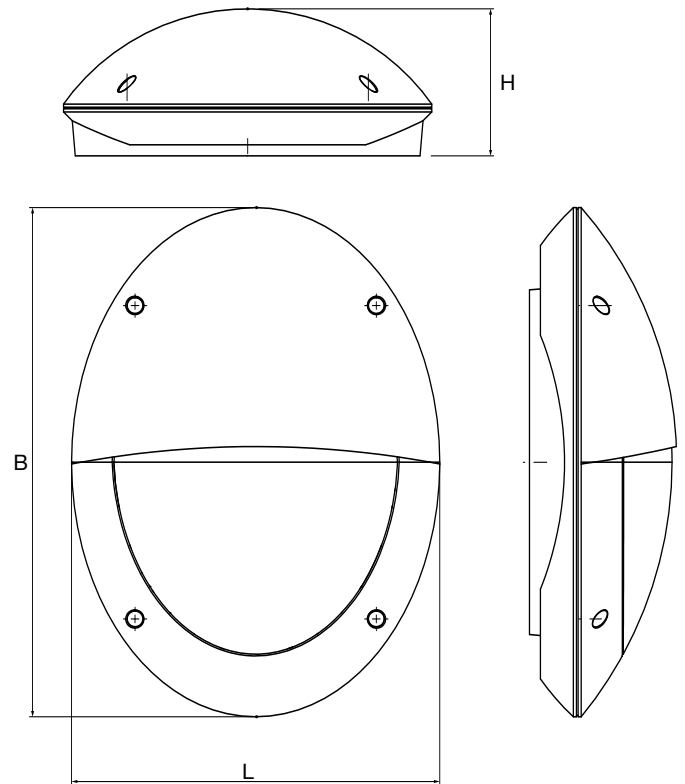

Ellips

Watertight wall light fixture, excellent where a bright and diffused lighting is needed.
 Perfect for lighting stairs, building entrances, corridors in shopping malls, shops, hotels and restaurants.
 Full moon can be equipped with incandescent (max 75W), CFL and LED light sources with E27 socket.

GENERAL SPECIFICATION

- Supply** 220/240 VAC - 50/60 Hz
- Conformity to** EN60598-1; EN60598-2-1
- Protection degree** IP66
- Ambient temp.** -20°C +40°C *
- Mounting** Surface, wall
- Body** Polycarbonate UV resistant and self extinguishing
- Colour** grey (RAL 9006), black (9011)
- Screen** Opal, polycarbonate UV resistant and self extinguishing

* Ambient temperature range is related to the type of light source used. The published range refers to Beghelli ECOLED lamps.

Installation holes

• Dimension (mm) •			Socket	Weight kg
L	B	H		
235	325	94	E27	0,7