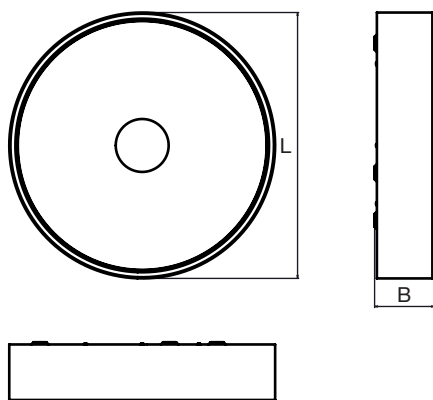

Rondo LED

Ceiling and suspended LED luminaires

Material:

- body: painted steel sheet
- color: grey (RAL 9006)
- diffuser: frosted acrylic or microprismatic optics

Ambient temperature: $-20 \div 25^{\circ}\text{C}$

Degree of protection: IP20

Rated voltage: 230 V/50 Hz

Control gear: LED driver, the luminaires are offered also in emergency version

Mounting: surfaced or suspended on ceiling

Accessories: (to be ordered separately)

99-0157 – wire suspensions, transparent power cable $3 \times 0.75 \text{ mm}^2$ (120 cm) – set for one luminaire

99-0158 – wire suspensions, transparent power cable $5 \times 0.75 \text{ mm}^2$ (120 cm) – set for one luminaire

99-0159 – wire suspensions, transparent power cable $7 \times 0.75 \text{ mm}^2$ (120 cm) – set for one luminaire

Application: shops, stairways, corridors in shopping centers, vestibules, hotels and restaurants

Code	Optics	Absorption W	Lum. flux (lm)	lm/W	Color temp. K	Ra	EEC	L × B (mm)	Kg
A17-10061CM	frosted diffuser	36	3 300	92	4 000	>80	A+	352 × 79	3.0
A17-10061CW	micro-prism optic system	36	3 200	89	4 000	>80	A+	352 × 79	3.0