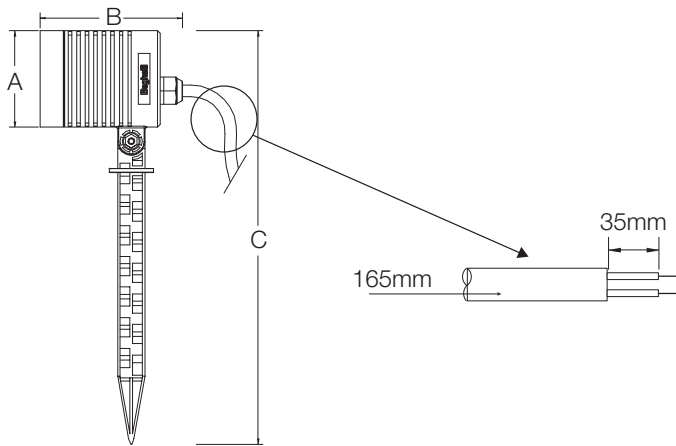

X-Spike LED

Outdoor LED luminaire

Material:
 • color: black
Degree of protection: IP65, IK06
Working temp.: -20 ÷ +40°C
Rated voltage: 230 V/50 Hz
Life: 25.000h
Beam angle: 25°
Mounting: pin into the ground
Application: gardens, porches

W	• Dimensions (mm) •		
	A (∅)	B	C
4	44	63	188
6	56,5	84	243

X-SPIKE ECOLED

Code	EAN	W	Candelas	Lum. flux (lm)	Color temp. K	lm/W	Dimensions	CRI	Package sing./min./multipack	EEC
86120	8002219735782	4	600	200	3000	50	∅44x63x188	>80	1/10/40	A
86121	8002219735799	4	600	200	4000	50	∅44x63x188	>80	1/10/40	A
86122	8002219735805	6	1800	420	3000	70	∅56,5x84x243	>80	1/10/40	A+
86123	8002219735812	6	1800	420	4000	70	∅56,5x84x243	>80	1/10/40	A+