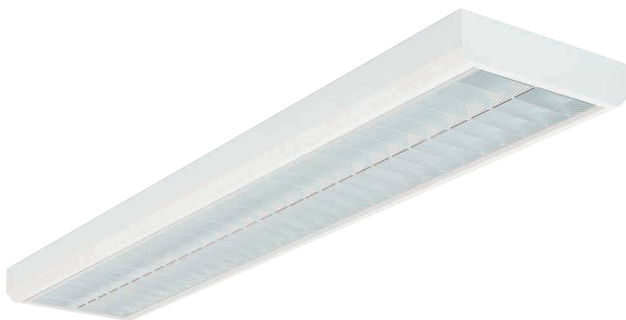

pavo | 13-01, 13-04

Ceiling and suspended luminaires - T5 lamps - separate

Mounting holes:

- 1 - one lamp luminaires 13-01 and two lamp luminaires 13-04
- 2 - two and more lamp luminaires

Material:

- body: a steel sheet finished by powder technology varnishing
- color: white RAL 9003
- louvre: highly polished or matted parabolic louvre - Miro, polished or matted christmas tree louvre

Degree of protection: IP 20

Rated voltage: 230V/50Hz

Control gear: electronic ballast, dimmable ballast by request; the luminaires are offered also in emergency version

Mounting: on a ceiling, one and two lamp luminaires are also fit to separate mounting

Accessories: wire and tube pendants (must be ordered separately)

Application: office, corridors and stairways, shops, lecture halls

pendants for one lamp luminaires 13-01 and two lamp luminaires 13-04

length(mm)	without a cable	with a cable 3x1,5mm ²	with a cable 5x1,5mm ²
1200 (wires)	99-080/120	99-081/120	99-082/120
400 (tubes)	99-090/040	99-091/040	99-092/040
600 (tubes)	99-090/060	99-091/060	99-092/060
900 (tubes)	99-090/090	99-091/090	99-092/090
1200 (tubes)	99-090/120	99-091/120	99-092/120

pendants for two lamp luminaires 13-01

length(mm)	without a cable	with a cable 3x1,5mm ²	with a cable 5x1,5mm ²
1200 (wires)	99-083/120	99-084/120	99-085/120
400 (tubes)	99-093/040	99-094/040	99-095/040
600 (tubes)	99-093/060	99-094/060	99-095/060
900 (tubes)	99-093/090	99-094/090	99-095/090
1200 (tubes)	99-093/120	99-094/120	99-095/120