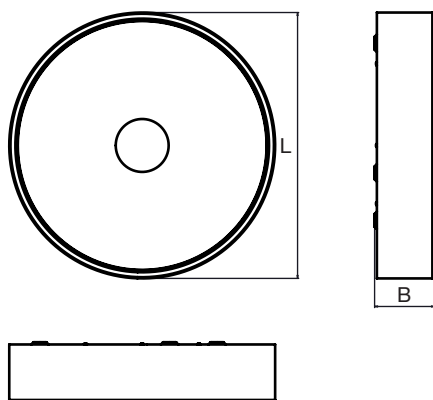

Rondo LED

Ceiling and suspended LED luminaires

Material:

- body: painted steel sheet
- color: grey (RAL 9006)
- diffuser: frosted acrylic or microprismatic optics

Ambient temperature: $-20 \div 25^{\circ}\text{C}$

Degree of protection: IP20

Rated voltage: 230 V/50 Hz

Control gear: LED driver, the luminaires are offered also in emergency version

Mounting: surfaced or suspended on ceiling

Accessories: (to be ordered separately)

99-0157 – wire suspensions, transparent power cable $3 \times 0.75 \text{ mm}^2$ (120 cm) – set for one luminaire

99-0158 – wire suspensions, transparent power cable $5 \times 0.75 \text{ mm}^2$ (120 cm) – set for one luminaire

99-0159 – wire suspensions, transparent power cable $7 \times 0.75 \text{ mm}^2$ (120 cm) – set for one luminaire

Application: shops, stairways, corridors in shopping centers, vestibules, hotels and restaurants