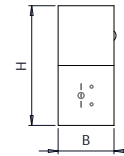

Wall luminaires

– separate

Material:

- body: anodized aluminum profile
- color: gray
- diffuser: semi-matt plastic

Degree of protection: IP40

Rated voltage: 230V/50Hz

Control gear: electronic ballast

Mounting: surfaced on wall

Application: restaurants, shops, hotels, finance houses, corridors and stairways

Code	Power	Lamp	Cap	LxBxH (mm)
86-043/114/CM	1x14W	T5 lamp	G5	583x56x120
86-043/124/CM	1x24W	T5 lamp	G5	583x56x120
86-043/139/CM	1x39W	T5 lamp	G5	883x56x120
86-043/154/CM	1x54W	T5 lamp	G5	1183x56x120