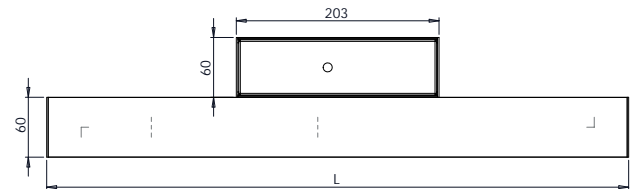

Wall luminaires

– separate

Material:

- body: anodized aluminum profile
- color: gray
- diffuser: semi-matt plastic

Degree of protection: IP40

Rated voltage: 230V/50Hz

Control gear: electronic ballast

Mounting: surfaced on wall

Application: restaurants, shops, hotels, finance houses, corridors and stairways

Code	Power	Lamp	Cap	LxBxH (mm)
86-043/114/CM	1x14W	T5 lamp	G5	583x56x120
86-043/124/CM	1x24W	T5 lamp	G5	583x56x120
86-043/139/CM	1x39W	T5 lamp	G5	883x56x120
86-043/154/CM	1x54W	T5 lamp	G5	1183x56x120