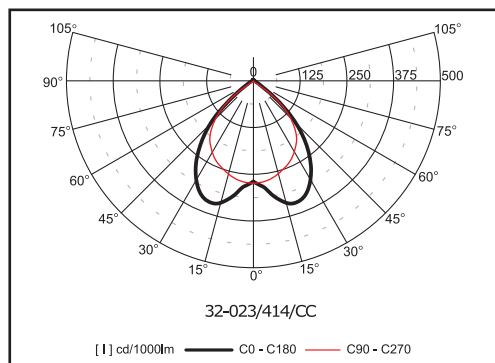

lyra | 32-02, 32-03

Recessed luminaires - T5 lamps

Luminaires with 24W or 54W T5 lamps by request

- ▣ - B (highly polished parabolic louvre, 60°)
- C (matted parabolic louvre, 60°)
- D (polished christmas tree louvre)
- J (matted christmas tree louvre)

Material:

- body: a steel sheet finished by powder technology varnishing
- color: white RAL 9003
- louvre: highly polished or matted parabolic louvre made of a pure aluminium sheet MIRO, polished or matted christmas tree louvre

Code	Power	Louvre	Lamp	Cap	LxBxH (mm)	Hole cut out (mm)	Module	Kg
32-023/214/C ▣	2x14W	B, C, D, J	T5 lamp	G5	595x295x60	575x218	M 600	3,0
32-023/228/C ▣	2x28W	B, C, D, J	T5 lamp	G5	1195x295x60	1175x218	M 600	5,8
32-023/314/C ▣	3x14W	B, C, D, J	T5 lamp	G5	595x595x60	575x575	M 600	5,0
32-023/328/C ▣	3x28W	B, C, D, J	T5 lamp	G5	1195x595x60	1175x575	M 600	8,5
32-023/414/C ▣	4x14W	B, C, D, J	T5 lamp	G5	595x595x60	575x575	M 600	5,0
32-023/428/C ▣	4x28W	B, C, D, J	T5 lamp	G5	1195x595x60	1175x575	M 600	8,5
32-033/214/C ▣	2x14W	B, C, D, J	T5 lamp	G5	620x308x60	575x218	M 625	3,0
32-033/228/C ▣	2x28W	B, C, D, J	T5 lamp	G5	1245x308x60	1175x218	M 625	5,8
32-033/314/C ▣	3x14W	B, C, D, J	T5 lamp	G5	620x620x60	575x575	M 625	5,0
32-033/328/C ▣	3x28W	B, C, D, J	T5 lamp	G5	1245x620x60	1175x575	M 625	8,5
32-033/414/C ▣	4x14W	B, C, D, J	T5 lamp	G5	620x620x60	575x575	M 625	5,0
32-033/428/C ▣	4x28W	B, C, D, J	T5 lamp	G5	1245x620x60	1175x575	M 625	8,5