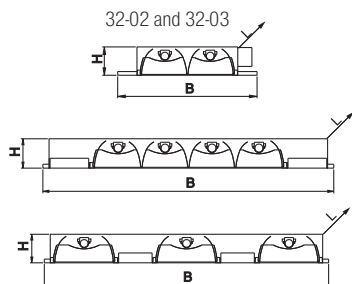

lyra | 32-02, 32-03

Recessed luminaires - T5 lamps

Luminaires with 24W or 54W T5 lamps by request

- ▣ - B (highly polished parabolic louvre, 60°)
- C (matted parabolic louvre, 60°)
- D (polished christmas tree louvre)
- J (matted christmas tree louvre)

Material:

- body: a steel sheet finished by powder technology varnishing
- color: white RAL 9003
- louvre: highly polished or matted parabolic louvre made of a pure aluminium sheet MIRO, polished or matted christmas tree louvre

Code	Power	Louvre	Lamp	Cap	LxBxH (mm)	Hole cut out (mm)	Module	Kg
32-023/214/C ▣	2x14W	B, C, D, J	T5 lamp	G5	595x295x60	575x218	M 600	3,0
32-023/228/C ▣	2x28W	B, C, D, J	T5 lamp	G5	1195x295x60	1175x218	M 600	5,8
32-023/314/C ▣	3x14W	B, C, D, J	T5 lamp	G5	595x595x60	575x575	M 600	5,0
32-023/328/C ▣	3x28W	B, C, D, J	T5 lamp	G5	1195x595x60	1175x575	M 600	8,5
32-023/414/C ▣	4x14W	B, C, D, J	T5 lamp	G5	595x595x60	575x575	M 600	5,0
32-023/428/C ▣	4x28W	B, C, D, J	T5 lamp	G5	1195x595x60	1175x575	M 600	8,5
32-033/214/C ▣	2x14W	B, C, D, J	T5 lamp	G5	620x308x60	575x218	M 625	3,0
32-033/228/C ▣	2x28W	B, C, D, J	T5 lamp	G5	1245x308x60	1175x218	M 625	5,8
32-033/314/C ▣	3x14W	B, C, D, J	T5 lamp	G5	620x620x60	575x575	M 625	5,0
32-033/328/C ▣	3x28W	B, C, D, J	T5 lamp	G5	1245x620x60	1175x575	M 625	8,5
32-033/414/C ▣	4x14W	B, C, D, J	T5 lamp	G5	620x620x60	575x575	M 625	5,0
32-033/428/C ▣	4x28W	B, C, D, J	T5 lamp	G5	1245x620x60	1175x575	M 625	8,5