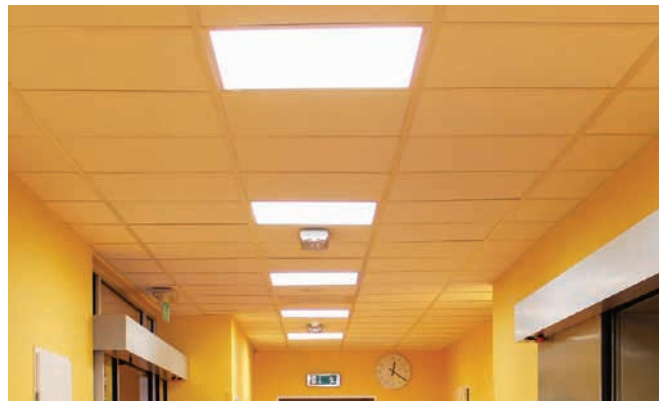

Salemo LED

Recessed LED luminaires – mounting into ceiling modules M600

Material:

- body: steel sheet finished by powder technology varnishing
- color: white RAL 9003
- diffuser: frosted acrylic or microprismatic optics

Degree of protection: IP40/20

Rated voltage: 230 V/50 Hz

Control gear: LED driver

Mounting: mounting in ceiling module M600

Application: computer labs, large and small offices, lecture halls

MOUNTING IN MODULE M600