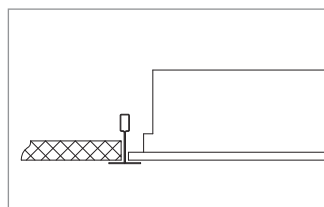

Salemo LED

Recessed LED luminaires – mounting into ceiling modules M600

Material:

- body: steel sheet finished by powder technology varnishing
- color: white RAL 9003
- diffuser: frosted acrylic or microprismatic optics

Code	Optics	Absorption W	Lum. flux (lm)	lm/W	Color temp. K	Ra	EEC	L × B × H (mm)	Kg
A37-10140CM	frosted diffuser	56	5 300	95	4 000	>80	A+	595 × 595 × 60	5,0
A37-10140CW	micro-prism optic system	56	5 200	93	4 000	>80	A+	595 × 595 × 60	5,0
A37-10153CM	frosted diffuser	65	7 100	109	4 000	>80	A+	595 × 595 × 60	5,0
A37-10156CM	frosted diffuser	93	10 000	108	4 000	>80	A+	595 × 595 × 60	5,0
A37-10157CM	frosted diffuser	117	12 500	107	4 000	>80	A+	595 × 595 × 60	5,0