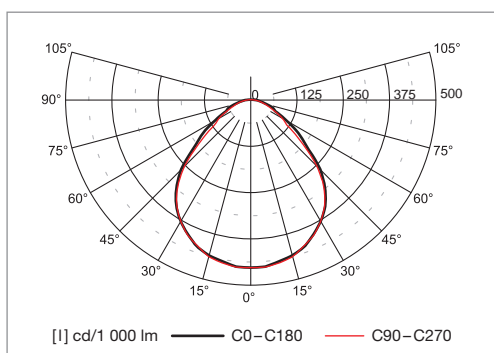

Salemo LED

Recessed LED luminaires – mounting into ceiling modules M600

Material:

- body: steel sheet finished by powder technology varnishing
- color: white RAL 9003
- diffuser: frosted acrylic or microprismatic optics

Degree of protection: IP40/20

Rated voltage: 230 V/50 Hz

Control gear: LED driver

Mounting: mounting in ceiling module M600

Application: computer labs, large and small offices, lecture halls

MOUNTING IN MODULE M600

Code	Optics	Absorption W	Lum. flux (lm)	lm/W	Color temp. K	Ra	EEC	L × B × H (mm)	Kg
A37-10140CM	frosted diffuser	56	5 300	95	4 000	>80	A+	595 × 595 × 60	5,0
A37-10140CW	micro-prism optic system	56	5 200	93	4 000	>80	A+	595 × 595 × 60	5,0
A37-10153CM	frosted diffuser	65	7 100	109	4 000	>80	A+	595 × 595 × 60	5,0
A37-10156CM	frosted diffuser	93	10 000	108	4 000	>80	A+	595 × 595 × 60	5,0
A37-10157CM	frosted diffuser	117	12 500	107	4 000	>80	A+	595 × 595 × 60	5,0