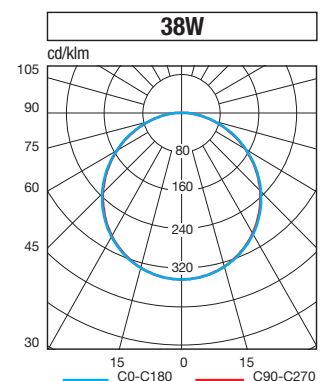

PART NUMBER 70011